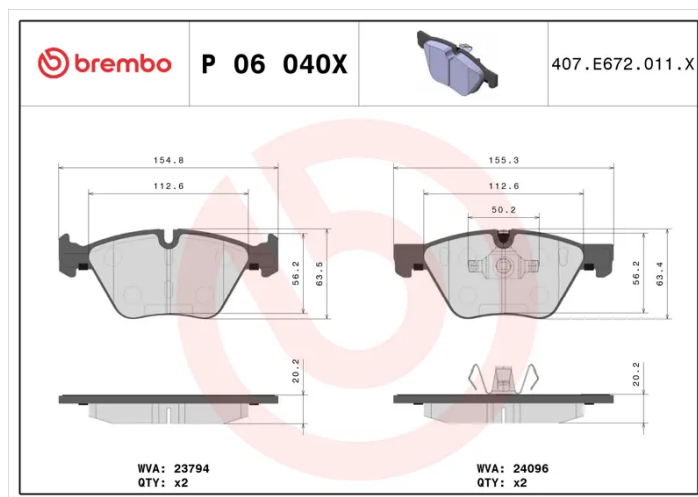

BRAKE PAD XTRA P 06 040X

The P 06 040X Xtra brake pad is synonymous with reliability

Brembo Xtra brake pads, developed to enhance the advantages of the Xtra and Max discs, are made using the special BRM X L01 compound which consists of more than 30 different components. Compared with the compound used for original-equivalent pads, the new solution assures a higher friction coefficient, which translates to more precise and stable braking, at both high and low temperatures. All this makes for greater driving comfort and improved pedal modularity, without compromising the product's mileage output.

- ✓ OE-equivalent
- ✓ Brembo quality
- ✓ ECE-R90 certificate
- ✓ Safety
- ✓ Performance
- ✓ Sports driving

Technical specifications

EAN code 8020584068540	Axle Front	Thickness 20 mm
Width 155 mm	Height 64 mm	Braking system Teves
Wear indicator Prepared for wear indicator	WVA number 23794,24096	Accessories With anti-squeal shim