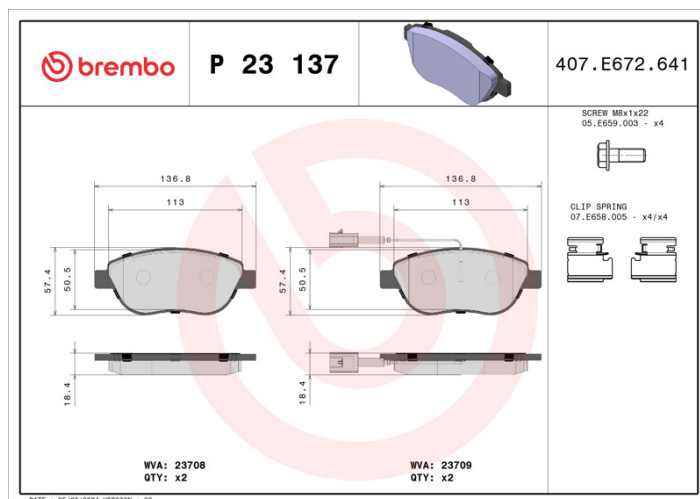

BRAKE PAD

P 23 137

The P 23 137 brake pad is synonymous with reliability

The Brembo brake pad guarantees ultimate safety when braking thanks to the use of more than 100 different compounds, designed according to the type of vehicle and use. Stopping distances reduced to a minimum, maximum driving comfort and silent operation are the most important features of Brembo materials. Brembo brake pads are supplied together with an extensive range of accessories and assembly kits for professional-standard installation.

- ✓ OE-equivalent
- ✓ Brembo quality
- ✓ ECE-R90 certificate
- ✓ Safety
- ✓ Performance
- ✓ Comfort
- ✓ With accessories

Technical specifications

EAN code 8020584102985	Axle Front	Thickness 19 mm
Width 137 mm	Height 57 mm	Braking system Bosch
Wear indicator Electric	WVA number 23708,23709	Accessories With accessories With brake caliper bolts