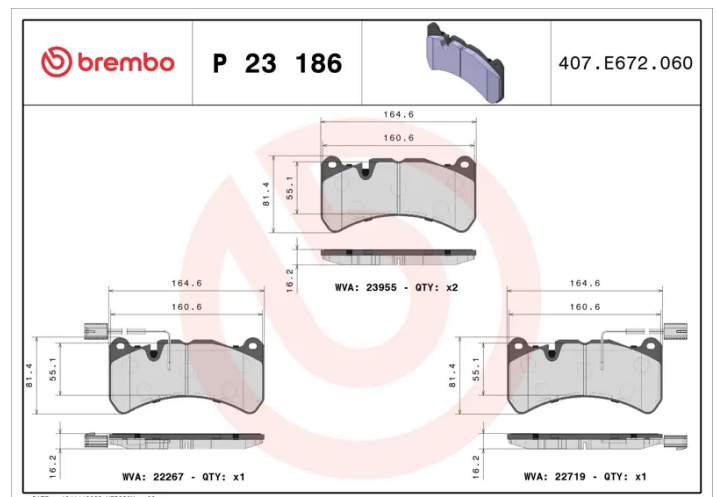

BRAKE PAD

P 23 186

The P 23 186 brake pad is synonymous with reliability

The Brembo brake pad guarantees ultimate safety when braking thanks to the use of more than 100 different compounds, designed according to the type of vehicle and use. Stopping distances reduced to a minimum, maximum driving comfort and silent operation are the most important features of Brembo materials. Brembo brake pads are supplied together with an extensive range of accessories and assembly kits for professional-standard installation.

- ✓ OE-equivalent
- ✓ Brembo quality
- ✓ ECE-R90 certificate
- ✓ Safety
- ✓ Performance
- ✓ Comfort

Technical specifications

EAN code 8020584087398	Axle Front	Thickness 16 mm
Width 165 mm	Height 81 mm	Braking system Brembo
Wear indicator Electric	WVA number 22267,22719,23955	Accessories With anti-squeal shim