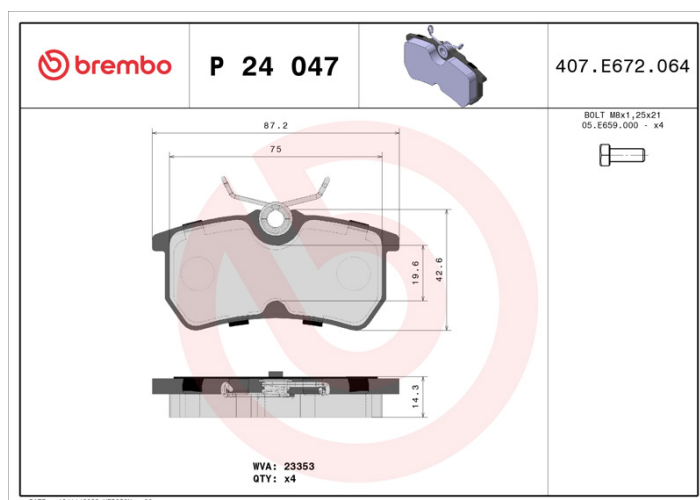

BRAKE PAD

P 24 047

The P 24 047 brake pad is synonymous with reliability

The Brembo brake pad guarantees ultimate safety when braking thanks to the use of more than 100 different compounds, designed according to the type of vehicle and use. Stopping distances reduced to a minimum, maximum driving comfort and silent operation are the most important features of Brembo materials. Brembo brake pads are supplied together with an extensive range of accessories and assembly kits for professional-standard installation.

- ✓ OE-equivalent
- ✓ Brembo quality
- ✓ ECE-R90 certificate
- ✓ Safety
- ✓ Performance
- ✓ Comfort

Technical specifications

EAN code 8020584052198	Axle Rear	Thickness 14 mm
Width 87 mm	Height 43 mm	Braking system Lucas
Wear indicator Without	WVA number 23353	Accessories With brake caliper bolts