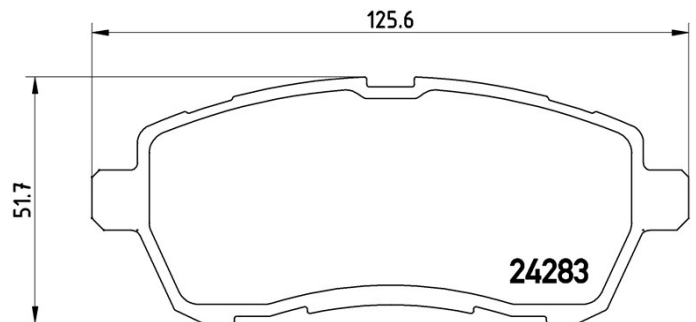

BRAKE PAD XTRA P 24 072X

The P 24 072X Xtra brake pad is synonymous with reliability

Brembo Xtra brake pads, developed to enhance the advantages of the Xtra and Max discs, are made using the special BRM X L01 compound which consists of more than 30 different components. Compared with the compound used for original-equivalent pads, the new solution assures a higher friction coefficient, which translates to more precise and stable braking, at both high and low temperatures. All this makes for greater driving comfort and improved pedal modularity, without compromising the product's mileage output.

- ✓ OE-equivalent
- ✓ Brembo quality
- ✓ ECE-R90 certificate
- ✓ Safety
- ✓ Performance
- ✓ Sports driving

Technical specifications

EAN code	Axle	Thickness
8020584068762	Front	18 mm
Width	Height	Braking system
126 mm	52 mm	Lucas
Wear indicator	WVA number	
Without	24283	