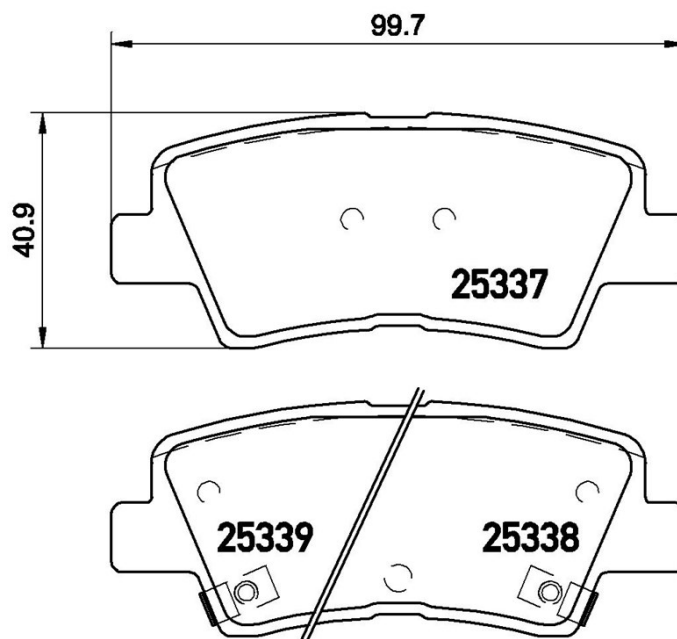

- ✓ OE-equivalent
- ✓ Brembo quality
- ✓ ECE-R90 certificate
- ✓ Safety
- ✓ Performance
- ✓ Comfort

Technical specifications

| | | |
|----------------------|--------------------------|----------------|
| EAN code | Axle | Thickness |
| 8020584109854 | Rear | 16 mm |
| Width | Height | Braking system |
| 100 mm | 41 mm | Akebono |
| Wear indicator | WVA number | |
| Acoustic | 25339,25338,25337 | |