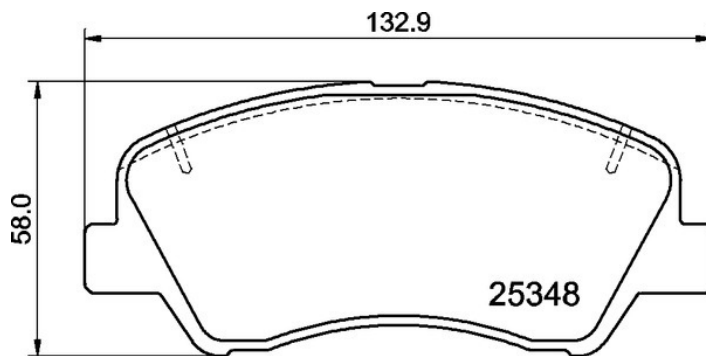

# BRAKE PADP 30 122

The P 30 122 brake pad is synonymous with reliability

The Brembo brake pad guarantees ultimate safety when braking thanks to the use of more than 100 different compounds, designed according to the type of vehicle and use. Stopping distances reduced to a minimum, maximum driving comfort and silent operation are the most important features of Brembo materials. Brembo brake pads are supplied together with an extensive range of accessories and assembly kits for professional-standard installation.

## Technical specifications

EAN code	Thickness	
<b>8020584118535</b>	<b>18 mm</b>	
Width	Height	Braking system
<b>133 mm</b>	<b>58 mm</b>	<b>Mando</b>
Wear indicator	Accessories	
<b>Acoustic</b>	<b>With accessories</b>	
	<b>With anti-squeal shim</b>	