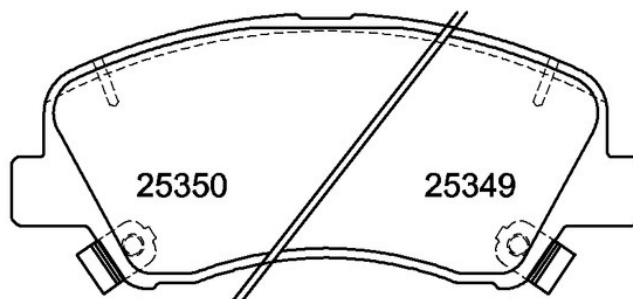

# BRAKE PADP 30 122

The P 30 122 brake pad is synonymous with reliability

The Brembo brake pad guarantees ultimate safety when braking thanks to the use of more than 100 different compounds, designed according to the type of vehicle and use. Stopping distances reduced to a minimum, maximum driving comfort and silent operation are the most important features of Brembo materials. Brembo brake pads are supplied together with an extensive range of accessories and assembly kits for professional-standard installation.

## Technical specifications

EAN code	Thickness	
<b>8020584118535</b>	<b>18 mm</b>	
Width	Height	Braking system
<b>133 mm</b>	<b>58 mm</b>	<b>Mando</b>
Wear indicator	Accessories	
<b>Acoustic</b>	<b>With accessories</b>	
	<b>With anti-squeal shim</b>	