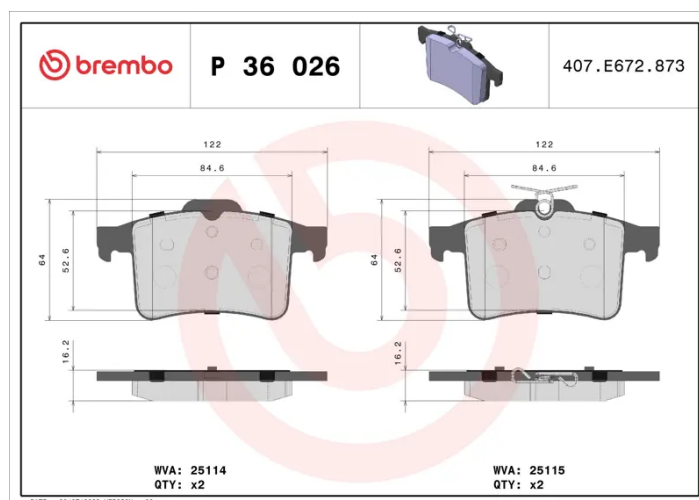

## P 36 026

The P 36 026 brake pad is synonymous with reliability

The Brembo brake pad guarantees ultimate safety when braking thanks to the use of more than 100 different compounds, designed according to the type of vehicle and use. Stopping distances reduced to a minimum, maximum driving comfort and silent operation are the most important features of Brembo materials. Brembo brake pads are supplied together with an extensive range of accessories and assembly kits for professional-standard installation.

### Technical specifications

EAN code <b>8020584108864</b>	Axle <b>Rear</b>	Thickness <b>16 mm</b>
Width <b>122 mm</b>	Height <b>64 mm</b>	Braking system <b>Teves</b>
Wear indicator <b>Without</b>	WVA number <b>25114,25115</b>	Accessories <b>With anti-squeal shim</b>