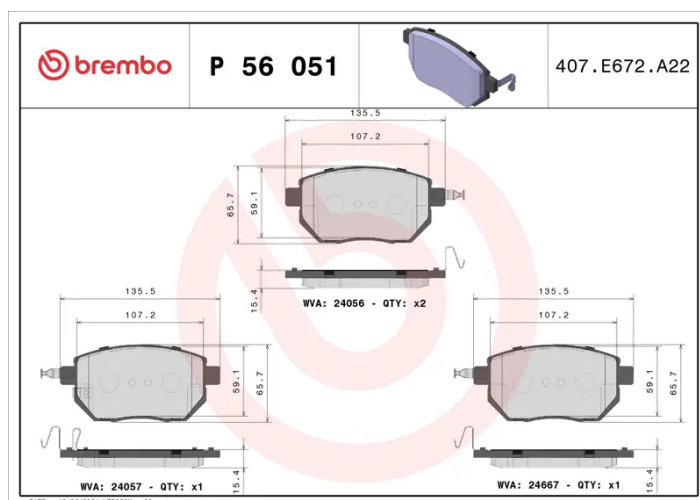

BRAKE PAD

P 56 051

The P 56 051 brake pad is synonymous with reliability

The Brembo brake pad guarantees ultimate safety when braking thanks to the use of more than 100 different compounds, designed according to the type of vehicle and use. Stopping distances reduced to a minimum, maximum driving comfort and silent operation are the most important features of Brembo materials. Brembo brake pads are supplied together with an extensive range of accessories and assembly kits for professional-standard installation.

- ✓ OE-equivalent
- ✓ Brembo quality
- ✓ ECE-R90 certificate
- ✓ Safety
- ✓ Performance
- ✓ Comfort

Technical specifications

EAN code 8020584055311	Axle Front	Thickness 16 mm
Width 136 mm	Height 66 mm	Braking system Tokico
Wear indicator Acoustic	WVA number 24056,24057,24667	Accessories With anti-squeal shim