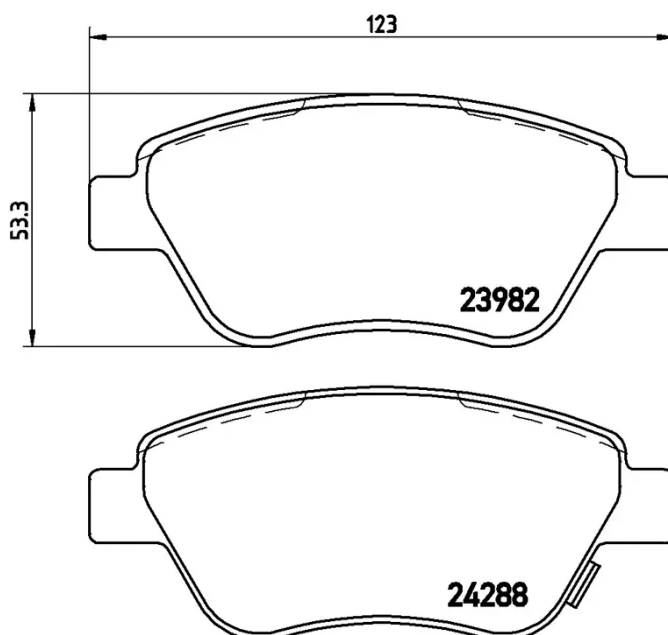

BRAKE PAD XTRA P 59 051X

The P 59 051X Xtra brake pad is synonymous with reliability

Brembo Xtra brake pads, developed to enhance the advantages of the Xtra and Max discs, are made using the special BRM X L01 compound which consists of more than 30 different components. Compared with the compound used for original-equivalent pads, the new solution assures a higher friction coefficient, which translates to more precise and stable braking, at both high and low temperatures. All this makes for greater driving comfort and improved pedal modularity, without compromising the product's mileage output.

- ✓ Brembo quality
- ✓ ECE-R90 certificate
- ✓ Safety
- ✓ Performance
- ✓ Sports driving
- ✓ With accessories

Technical specifications

EAN code 8020584121702	Axle Front	Thickness 18 mm
Width 123 mm	Height 53 mm	Braking system Bosch
Wear indicator Acoustic	WVA number 23982,24288	Accessories With accessories With anti-squeal shim With brake caliper bolts