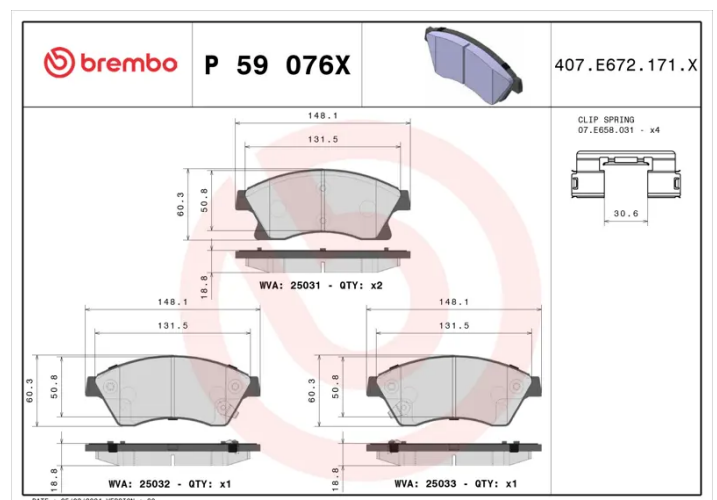

BRAKE PAD XTRA

P 59 076X

The P 59 076X Xtra brake pad is synonymous with reliability

Brembo Xtra brake pads, developed to enhance the advantages of the Xtra and Max discs, are made using the special BRM X L01 compound which consists of more than 30 different components. Compared with the compound used for original-equivalent pads, the new solution assures a higher friction coefficient, which translates to more precise and stable braking, at both high and low temperatures. All this makes for greater driving comfort and improved pedal modularity, without compromising the product's mileage output.

- ✓ OE-equivalent
- ✓ Brembo quality
- ✓ ECE-R90 certificate
- ✓ Safety
- ✓ Performance
- ✓ Sports driving
- ✓ With accessories

Technical specifications

EAN code 8020584069073	Axle Front	Thickness 19 mm
Width 148 mm	Height 60 mm	Braking system Bosch
Wear indicator Acoustic	WVA number 25031,25032,25033	Accessories With accessories With anti-squeal shim