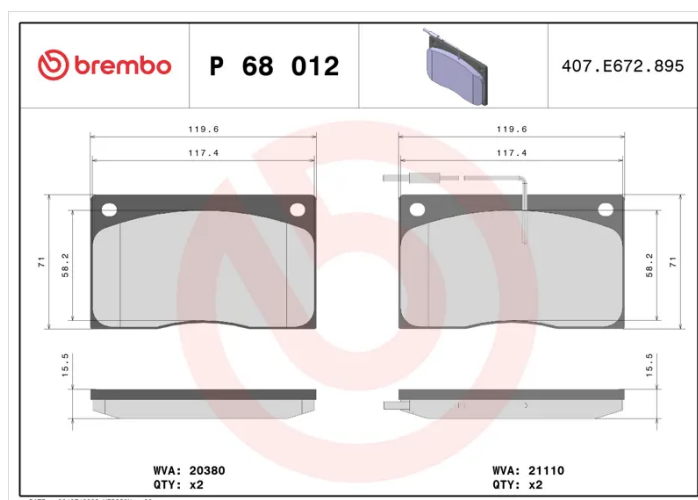

### Technical specifications

EAN code <b>8020584056752</b>	Axle <b>Front</b>	Thickness <b>16 mm</b>
Width <b>120 mm</b>	Height <b>71 mm</b>	Braking system <b>Lucas</b>
Wear indicator <b>Electric</b>	WVA number <b>20380,21110</b>	Accessories <b>With anti-squeal shim</b>