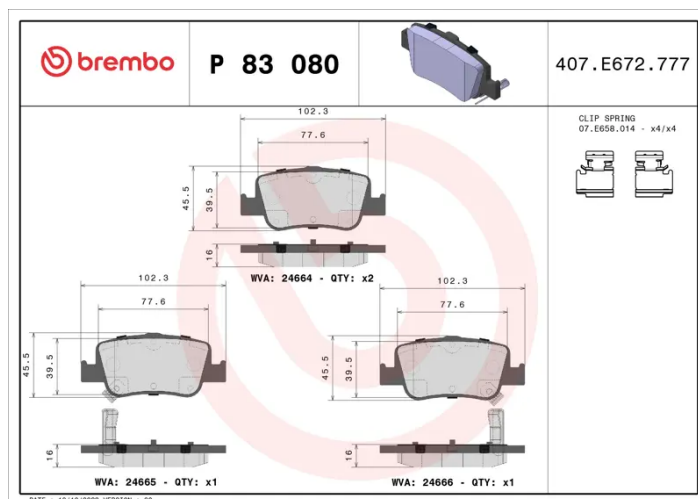

BRAKE PAD

P 83 080

The P 83 080 brake pad is synonymous with reliability

The Brembo brake pad guarantees ultimate safety when braking thanks to the use of more than 100 different compounds, designed according to the type of vehicle and use. Stopping distances reduced to a minimum, maximum driving comfort and silent operation are the most important features of Brembo materials. Brembo brake pads are supplied together with an extensive range of accessories and assembly kits for professional-standard installation.

- ✓ OE-equivalent
- ✓ Brembo quality
- ✓ ECE-R90 certificate
- ✓ Safety
- ✓ Performance
- ✓ Comfort
- ✓ With accessories

Technical specifications

EAN code 8020584062180	Axle Rear	Thickness 16 mm
Width 102 mm	Height 46 mm	Braking system Bosch
Wear indicator Acoustic	WVA number 24664,24665,24666	Accessories With accessories With anti-squeal shim With piston clip