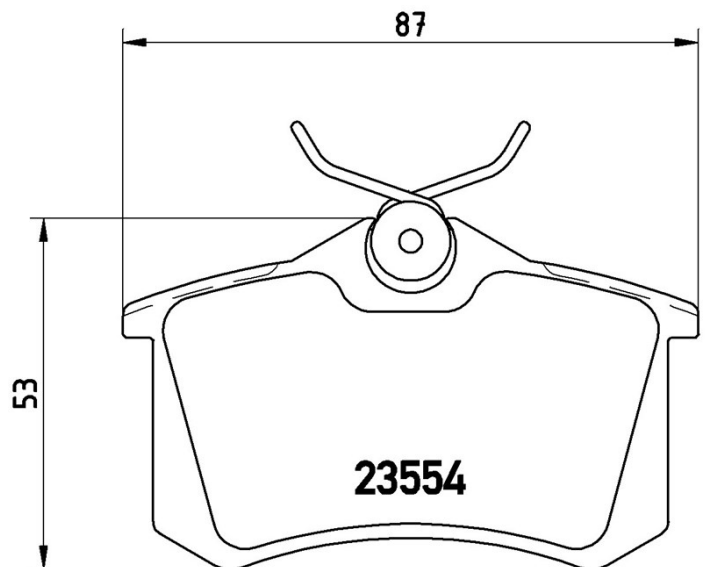

- ✓ OE-equivalent
- ✓ Brembo quality
- ✓ ECE-R90 certificate
- ✓ Safety
- ✓ Performance
- ✓ Sports driving
- ✓ With accessories

Technical specifications

EAN code 8020584069240	Axle Rear	Thickness 17 mm
Width 87 mm	Height 53 mm	Braking system Lucas
Wear indicator Without	WVA number 20961,23554	Accessories With brake caliper bolts With accessories