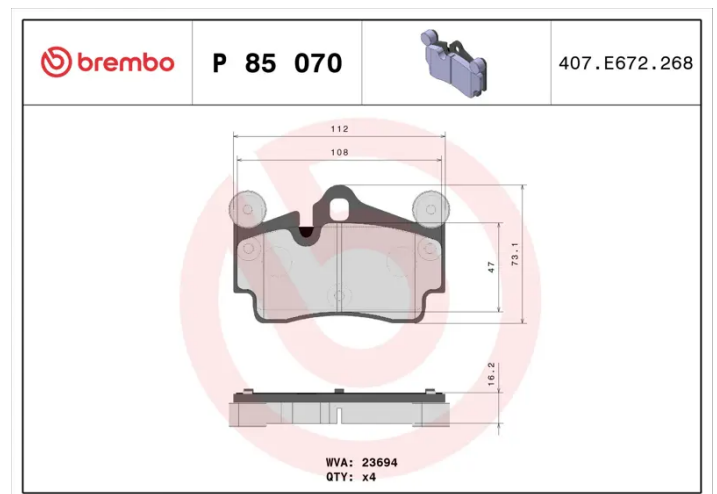

BRAKE PAD

P 85 070

The P 85 070 brake pad is synonymous with reliability

The Brembo brake pad guarantees ultimate safety when braking thanks to the use of more than 100 different compounds, designed according to the type of vehicle and use. Stopping distances reduced to a minimum, maximum driving comfort and silent operation are the most important features of Brembo materials. Brembo brake pads are supplied together with an extensive range of accessories and assembly kits for professional-standard installation.

- ✓ OE-equivalent
- ✓ Brembo quality
- ✓ ECE-R90 certificate
- ✓ Safety
- ✓ Performance
- ✓ Comfort

Technical specifications

EAN code 8020584058732	Axle Rear	Thickness 17 mm
Width 117 mm	Height 73 mm	Braking system Brembo
Wear indicator Prepared for wear indicator	WVA number 23694	Accessories With anti-squeal shim With counterweights