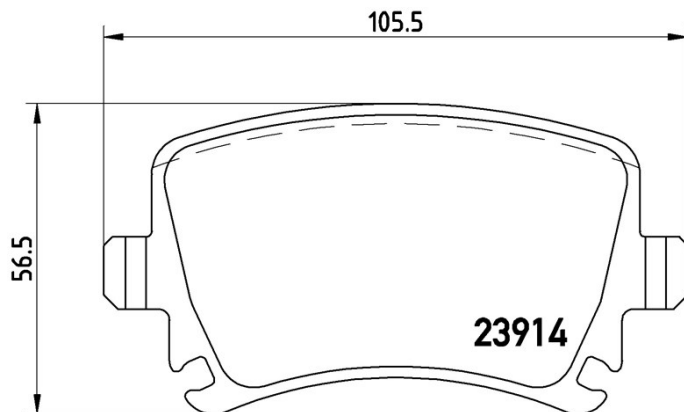

BRAKE PAD XTRA P 85 073X

The P 85 073X Xtra brake pad is synonymous with reliability

Brembo Xtra brake pads, developed to enhance the advantages of the Xtra and Max discs, are made using the special BRM X L01 compound which consists of more than 30 different components. Compared with the compound used for original-equivalent pads, the new solution assures a higher friction coefficient, which translates to more precise and stable braking, at both high and low temperatures. All this makes for greater driving comfort and improved pedal modularity, without compromising the product's mileage output.

- ✓ OE-equivalent
- ✓ Brembo quality
- ✓ ECE-R90 certificate
- ✓ Safety
- ✓ Performance
- ✓ Sports driving
- ✓ With accessories

Technical specifications

EAN code 8020584069288	Axle Rear	Thickness 17 mm
Width 106 mm	Height 57 mm	Braking system Lucas
Wear indicator Prepared for wear indicator	WVA number 23914	Accessories With accessories With brake caliper bolts