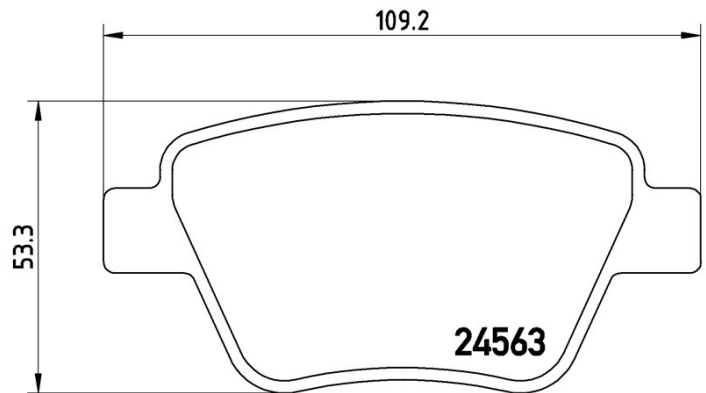

BRAKE PADP 85 114

The P 85 114 brake pad is synonymous with reliability

The Brembo brake pad guarantees ultimate safety when braking thanks to the use of more than 100 different compounds, designed according to the type of vehicle and use. Stopping distances reduced to a minimum, maximum driving comfort and silent operation are the most important features of Brembo materials. Brembo brake pads are supplied together with an extensive range of accessories and assembly kits for professional-standard installation.

- ✓ OE-equivalent
- ✓ Brembo quality
- ✓ ECE-R90 certificate
- ✓ Safety
- ✓ Performance
- ✓ Comfort

Technical specifications

EAN code 8020584091043	Axle Rear	Thickness 18 mm
Width 109 mm	Height 53 mm	Braking system Bosch
Wear indicator Without	WVA number 24563	Accessories With brake caliper bolts