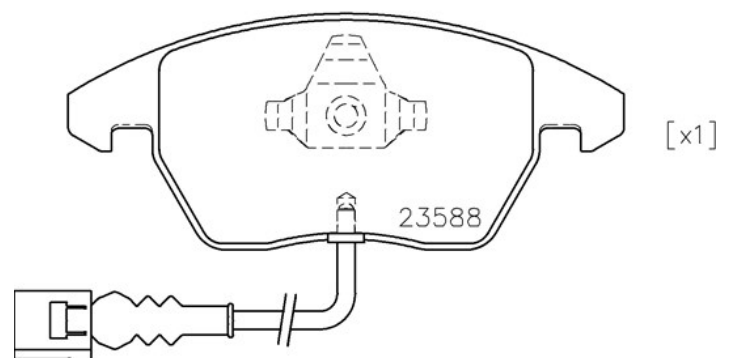

# BRAKE PADP 85 146

The P 85 146 brake pad is synonymous with reliability

The Brembo brake pad guarantees ultimate safety when braking thanks to the use of more than 100 different compounds, designed according to the type of vehicle and use. Stopping distances reduced to a minimum, maximum driving comfort and silent operation are the most important features of Brembo materials. Brembo brake pads are supplied together with an extensive range of accessories and assembly kits for professional-standard installation.

## Technical specifications

EAN code	Axle	Thickness
<b>8020584081242</b>	<b>Front</b>	<b>20 mm</b>
Width	Height	Braking system
<b>155 mm</b>	<b>66 mm</b>	<b>Teves</b>
Wear indicator	WVA number	Accessories
<b>Electric</b>	<b>24696,23587,23588</b>	<b>With piston clip</b>