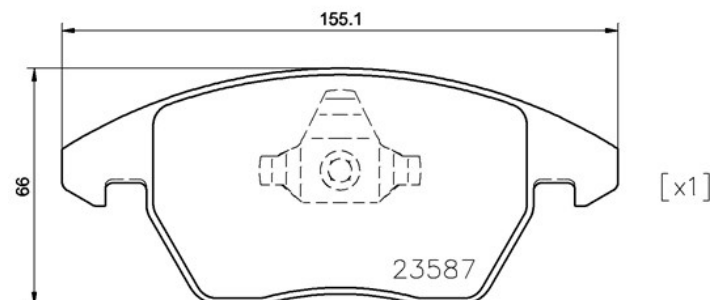

# BRAKE PADP 85 146

The P 85 146 brake pad is synonymous with reliability

The Brembo brake pad guarantees ultimate safety when braking thanks to the use of more than 100 different compounds, designed according to the type of vehicle and use. Stopping distances reduced to a minimum, maximum driving comfort and silent operation are the most important features of Brembo materials. Brembo brake pads are supplied together with an extensive range of accessories and assembly kits for professional-standard installation.

## Technical specifications

EAN code	Axle	Thickness
<b>8020584081242</b>	<b>Front</b>	<b>20 mm</b>
Width	Height	Braking system
<b>155 mm</b>	<b>66 mm</b>	<b>Teves</b>
Wear indicator	WVA number	Accessories
<b>Electric</b>	<b>24696,23587,23588</b>	<b>With piston clip</b>