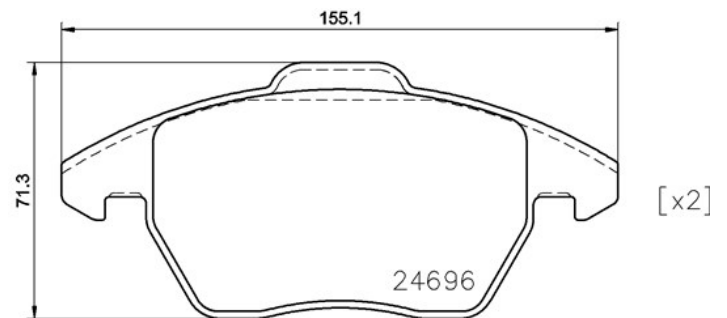

# BRAKE PADP 85 146

The P 85 146 brake pad is synonymous with reliability

The Brembo brake pad guarantees ultimate safety when braking thanks to the use of more than 100 different compounds, designed according to the type of vehicle and use. Stopping distances reduced to a minimum, maximum driving comfort and silent operation are the most important features of Brembo materials. Brembo brake pads are supplied together with an extensive range of accessories and assembly kits for professional-standard installation.

## Technical specifications

EAN code	Axle	Thickness
<b>8020584081242</b>	<b>Front</b>	<b>20 mm</b>
Width	Height	Braking system
<b>155 mm</b>	<b>66 mm</b>	<b>Teves</b>
Wear indicator	WVA number	Accessories
<b>Electric</b>	<b>24696,23587,23588</b>	<b>With piston clip</b>