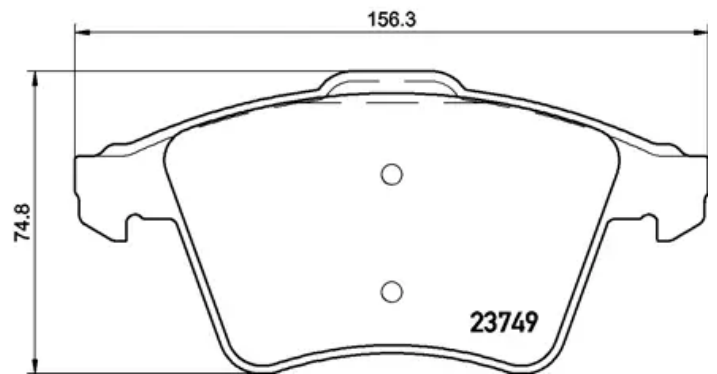

- ✓ OE-equivalent
- ✓ Brembo quality
- ✓ ECE-R90 certificate
- ✓ Safety
- ✓ Performance
- ✓ Comfort
- ✓ With accessories

Technical specifications

EAN code
8020584081273

Axle
Front

Thickness
19 mm

Width
155 mm

Height
73 mm

Braking system
Teves

Wear indicator
Electric

WVA number
23469,23749,23835

Accessories
With accessories
With anti-squeal shim
With piston clip

COMPATIBLE VEHICLES

COMPATIBLE OE PART NUMBERS

7L6698151F	AUDI
7L6698151F	SEAT
7L6698151F	SKODA
7L6698151F	VW