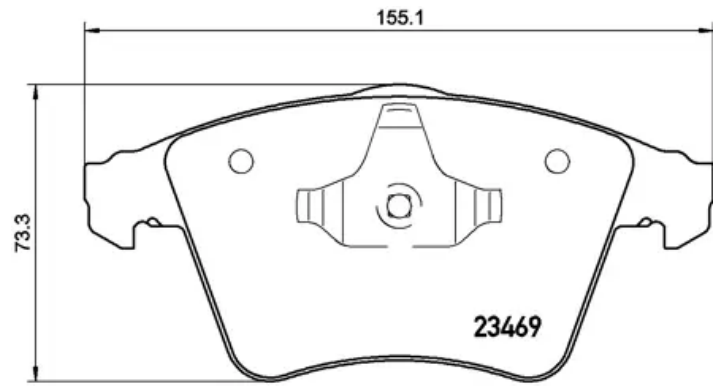

- ✓ OE-equivalent
- ✓ Brembo quality
- ✓ ECE-R90 certificate
- ✓ Safety
- ✓ Performance
- ✓ Comfort
- ✓ With accessories

Technical specifications

EAN code
8020584081273

Axle
Front

Thickness
19 mm

Width
155 mm

Height
73 mm

Braking system
Teves

Wear indicator
Electric

WVA number
23469,23749,23835

Accessories
With accessories
With anti-squeal shim
With piston clip

COMPATIBLE VEHICLES

COMPATIBLE OE PART NUMBERS

7L6698151F	AUDI
7L6698151F	SEAT
7L6698151F	SKODA
7L6698151F	VW