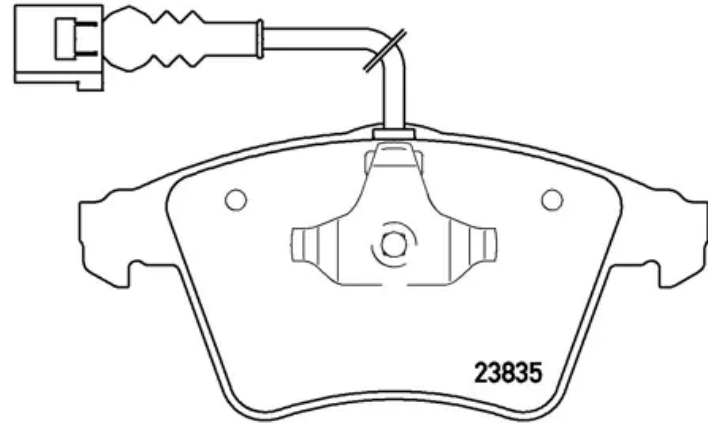

BRAKE PAD

P 85 149

The P 85 149 brake pad is synonymous with reliability

The Brembo brake pad guarantees ultimate safety when braking thanks to the use of more than 100 different compounds, designed according to the type of vehicle and use. Stopping distances reduced to a minimum, maximum driving comfort and silent operation are the most important features of Brembo materials. Brembo brake pads are supplied together with an extensive range of accessories and assembly kits for professional-standard installation.

- ✓ OE-equivalent
- ✓ Brembo quality
- ✓ ECE-R90 certificate
- ✓ Safety
- ✓ Performance
- ✓ Comfort
- ✓ With accessories

Technical specifications

EAN code
8020584081273

Axle
Front

Thickness
19 mm

Width
155 mm

Height
73 mm

Braking system
Teves

Wear indicator
Electric

WVA number
23469,23749,23835

Accessories
With accessories
With anti-squeal shim
With piston clip

COMPATIBLE VEHICLES

COMPATIBLE OE PART NUMBERS

7L6698151F	AUDI
7L6698151F	SEAT
7L6698151F	SKODA
7L6698151F	VW