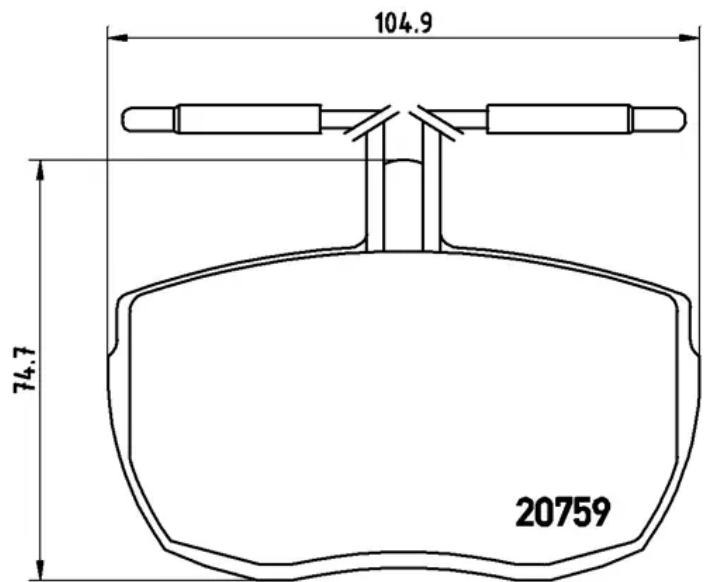

## Technical specifications

EAN code <b>8020584059142</b>	Axle <b>Front</b>	Thickness <b>18 mm</b>
Width <b>105 mm</b>	Height <b>75 mm</b>	Braking system <b>Lockheed</b>
Wear indicator <b>Electric</b>	WVA number <b>20359,20759</b>	Accessories <b>With anti-squeal shim</b>