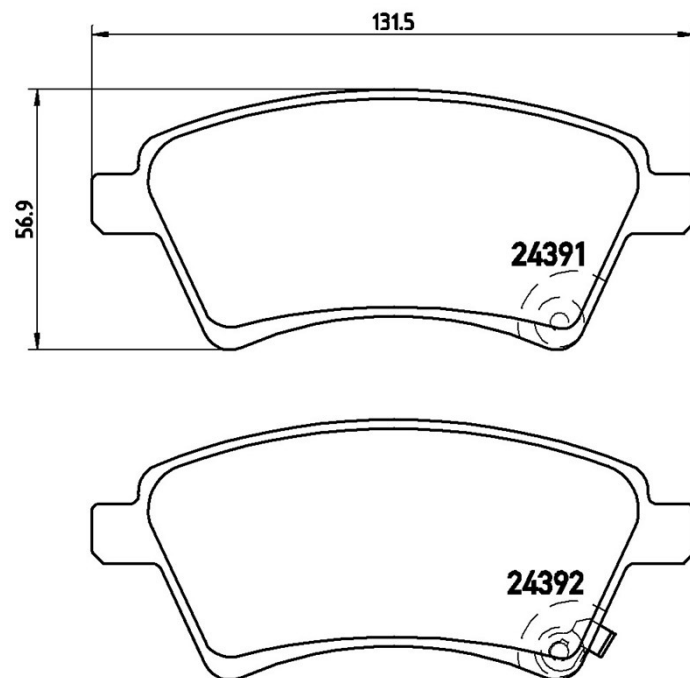

Dati tecnici pastiglie

Assale
Anteriore

WVA
24391, 24392

Larghezza
131,5 mm

Spessore
16,0 mm

Altezza
56,9 mm

Sistema frenante
Lucas

Accessori

Indicatore di Usura
Acustico

Codice EAN
8020584059418

Veicoli compatibili

FIAT				
Modello	Tipo	kW	Anno	
SEDICI (FY_)	1.6 16V	79	06/06 10/14	
SEDICI (FY_)	1.6 16V	88	06/06 10/14	
SEDICI (FY_)	1.6 16V 4x4	79	06/06 10/14	
SEDICI (FY_)	1.6 16V 4x4	88	06/06 10/14	
SEDICI (FY_)	1.9 D Multijet	88	06/06 10/11	
SEDICI (FY_)	1.9 D Multijet 4x4	88	06/06 10/11	
SEDICI (FY_)	2.0 D Multijet	99	06/06 10/14