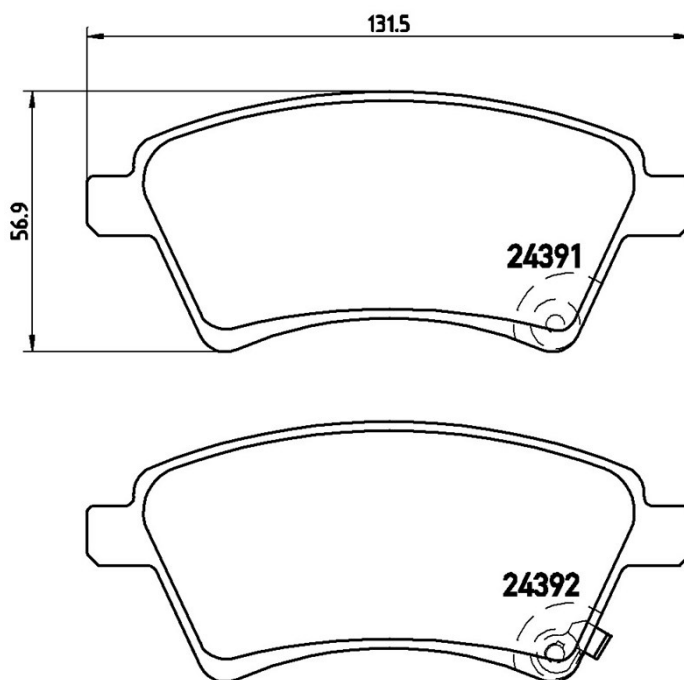

VEICOLI COMPATIBILI

FIAT

SEDICI (189_)	1.6 16V	88/120	06/06 10/14
SEDICI (189_)	1.6 16V	79/107	06/06 10/14
SEDICI (189_)	1.6 16V 4x4	88/120	06/06 10/14
SEDICI (189_)	1.6 16V 4x4	79/107	06/06 10/14