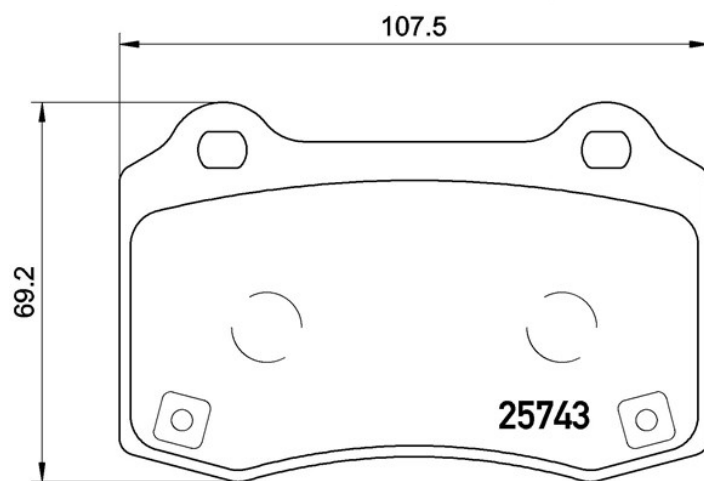

Dati tecnici pastiglie

Assale
Posteriore

WVA
25743, 25744

Larghezza
107,2 mm

Spessore
14,7 mm

Altezza
69,2 mm

Sistema frenante
Brembo

Accessori

Indicatore di Usura
Acustico

Codice EAN
8020584112489

Veicoli compatibili

HYUNDAI

Modello	Tipo	kW	Anno
GENESIS Coupe	2.0 T	157	01/08 12/12
GENESIS Coupe	2.0 T	204	04/12 02/14
GENESIS Coupe	2.0 T	202	11/11 12/14

GENESIS Coupe	3.8 V6	223	01/08 02/14
GENESIS Coupe	3.8 V6	260	04/12 -
GENESIS Coupe	3.8 V6	255	11/11 12/14

JEEP

Modello	Tipo	kW	Anno
GRAND CHEROKEE IV (WK, WK2)	3.0 4x4	175	09/14 -
GRAND CHEROKEE IV (WK, WK2)	3.0 CRD	179	09/13 -
GRAND CHEROKEE IV (WK, WK2)	3.0 CRD V6 4x4	160	01/11 -
GRAND CHEROKEE IV (WK, WK2)	3.0 CRD V6 4x4	140	02/11 -
GRAND CHEROKEE IV (WK, WK2)	3.0 CRD V6 4x4	177	02/11 -
GRAND CHEROKEE IV (WK, WK2)	3.0 CRD V6 4x4	184	07/13 -
GRAND CHEROKEE IV (WK, WK2)	3.0 TD V6 4x4	179	04/14 -
GRAND CHEROKEE IV (WK, WK2)	3.0 V6 4x4	172	06/13 -
GRAND CHEROKEE IV (WK, WK2)	3.6 V6	209	11/10 -
GRAND CHEROKEE IV (WK, WK2)	3.6 V6 4x4	207	11/10 -
GRAND CHEROKEE IV (WK, WK2)	3.6 V6 4x4	210	11/10 -
GRAND CHEROKEE IV (WK, WK2)	3.6 V6 FlexFuel 4x4	210	11/10 -
GRAND CHEROKEE IV (WK, WK2)	5.7 4x4	268	01/11 -
GRAND CHEROKEE IV (WK, WK2)	5.7 V8 4x4	259	11/10 -
GRAND CHEROKEE IV (WK, WK2)	6.4 SRT8 4x4	350	09/11 -
GRAND CHEROKEE IV (WK, WK2)	6.4 SRT8 4x4	344	03/11 -