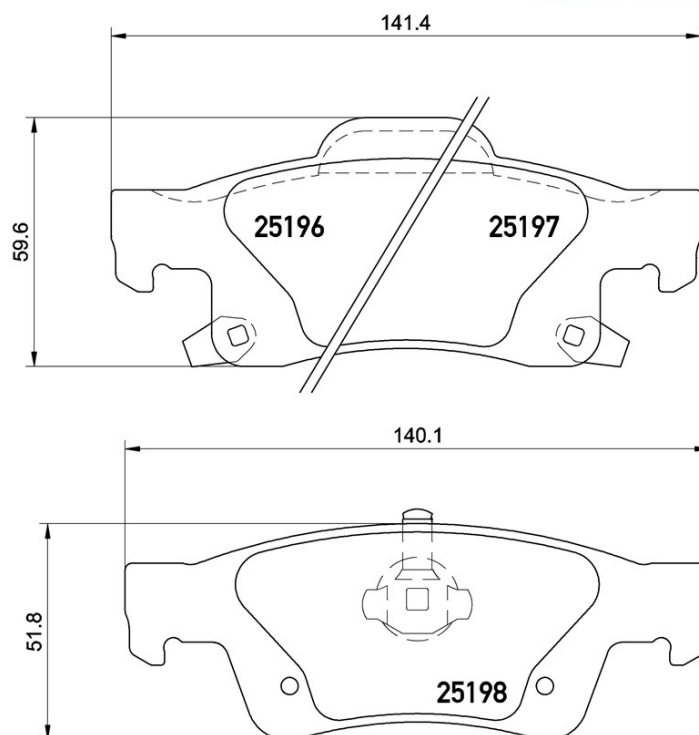

Dati tecnici pastiglie

Assale
Posteriore

WVA
25196, 25197, 25198

Larghezza
140,1 - 141,4 mm

Spessore
18 mm

Altezza
51,8 - 59,6 mm

Sistema frenante
Teves

Accessori

Indicatore di Usura
Acustico

Codice EAN
8020584109533

Veicoli compatibili

DODGE

Modello	Tipo	kW	Anno
DURANGO (MD)	3.6	216	01/11 -
DURANGO (MD)	3.6 AWD	216	01/11 -
DURANGO (MD)	3.6 FLEX AWD	220	09/13 -
DURANGO (MD)	5.7	268	01/11 -
DURANGO (MD)	5.7 AWD	268	01/11 -

JEEP

Modello	Tipo	kW	Anno
GRAND CHEROKEE IV (WK, WK2)	3.0 4x4	175	09/14 -

GRAND CHEROKEE IV (WK, WK2)	3.0 CRD	179	09/13 -
GRAND CHEROKEE IV (WK, WK2)	3.0 CRD V6 4x4	160	01/11 -
GRAND CHEROKEE IV (WK, WK2)	3.0 CRD V6 4x4	140	02/11 -
GRAND CHEROKEE IV (WK, WK2)	3.0 CRD V6 4x4	177	02/11 -
GRAND CHEROKEE IV (WK, WK2)	3.0 CRD V6 4x4	184	07/13 -
GRAND CHEROKEE IV (WK, WK2)	3.0 TD V6 4x4	179	04/14 -
GRAND CHEROKEE IV (WK, WK2)	3.0 V6 4x4	172	06/13 -
GRAND CHEROKEE IV (WK, WK2)	3.6	216	09/13 -
GRAND CHEROKEE IV (WK, WK2)	3.6 V6	209	11/10 -
GRAND CHEROKEE IV (WK, WK2)	3.6 V6 4x4	207	11/10 -
GRAND CHEROKEE IV (WK, WK2)	3.6 V6 4x4	210	11/10 -
GRAND CHEROKEE IV (WK, WK2)	3.6 V6 FlexFuel 4x4	210	11/10 -
GRAND CHEROKEE IV (WK, WK2)	3.6 VVT	213	10/10 -
GRAND CHEROKEE IV (WK, WK2)	3.6 VVT 4x4	213	04/16 -
GRAND CHEROKEE IV (WK, WK2)	5.7 4x4	268	01/11 -
GRAND CHEROKEE IV (WK, WK2)	5.7 V8 4x4	259	11/10 -
GRAND CHEROKEE IV (WK, WK2)	6.2 i V8 4x4	522	09/17 -
GRAND CHEROKEE IV (WK, WK2)	6.4 SRT8 4x4	350	09/11 -
GRAND CHEROKEE IV (WK, WK2)	6.4 SRT8 4x4	344	03/11 -