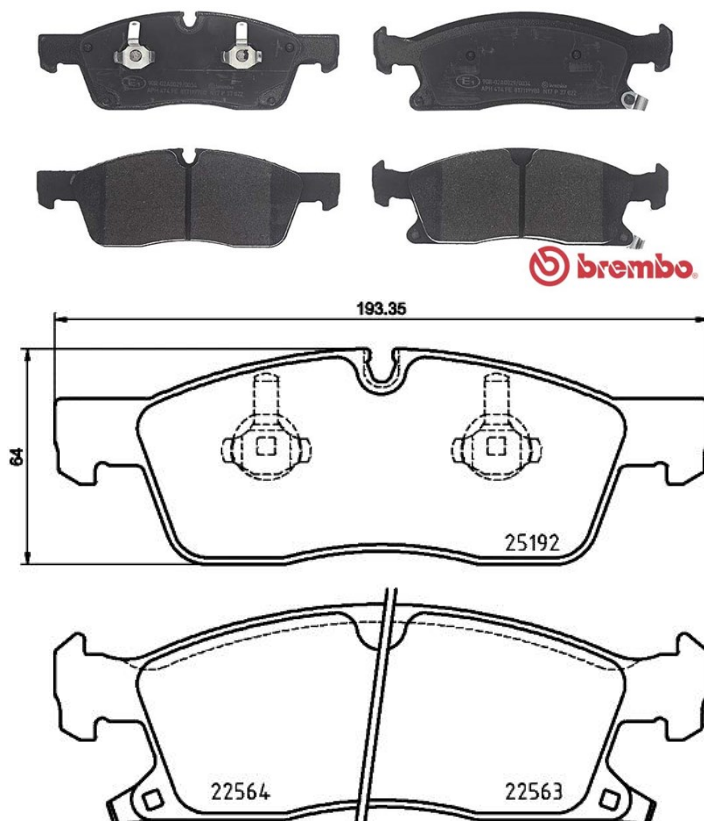

Dati tecnici pastiglie

Assale
Anteriore

WVA
22563, 22564, 25192

Larghezza
193,35 mm

Spessore
21,3 mm

Altezza
64 mm

Sistema frenante
TRW

Accessori

Indicatore di Usura
Acustico

Codice EAN
8020584084069

Veicoli compatibili

JEEP

Modello	Tipo	kW	Anno
GRAND CHEROKEE IV (WK, WK2)	3.0 4x4	175	09/14 -
GRAND CHEROKEE IV (WK, WK2)	3.0 CRD V6 4x4	160	01/11 -
GRAND CHEROKEE IV (WK, WK2)	3.0 CRD V6 4x4	184	07/13 -
GRAND CHEROKEE IV (WK, WK2)	3.6 V6 4x4	207	11/10 -
GRAND CHEROKEE IV (WK, WK2)	3.6 VVT 4x4	213	04/16 -
GRAND CHEROKEE IV (WK, WK2)	5.7 4x4	268	01/11 -
GRAND CHEROKEE IV (WK, WK2)	6.2 i V8 4x4	522	09/17 -
GRAND CHEROKEE IV (WK, WK2)	6.4 SRT8 4x4	344	03/11 -