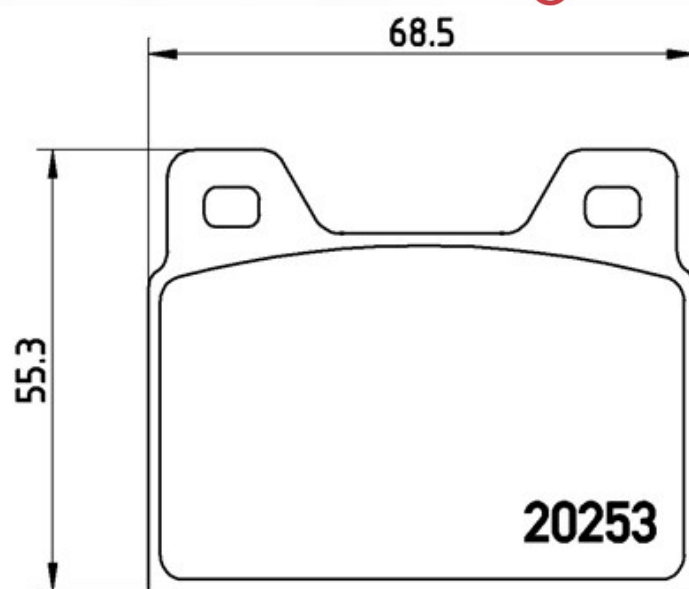

Pastiglie P 61 005

brembo
AFTERMARKET

Dati tecnici pastiglie

Assale Posteriore	WVA 20253, 20271
Larghezza 68,5 mm	Spessore 16,4 mm
Altezza 55,3 mm	Sistema frenante Lucas
Accessori	Indicatore di Usura Elettrico
Codice EAN 8020584055816	

brembo