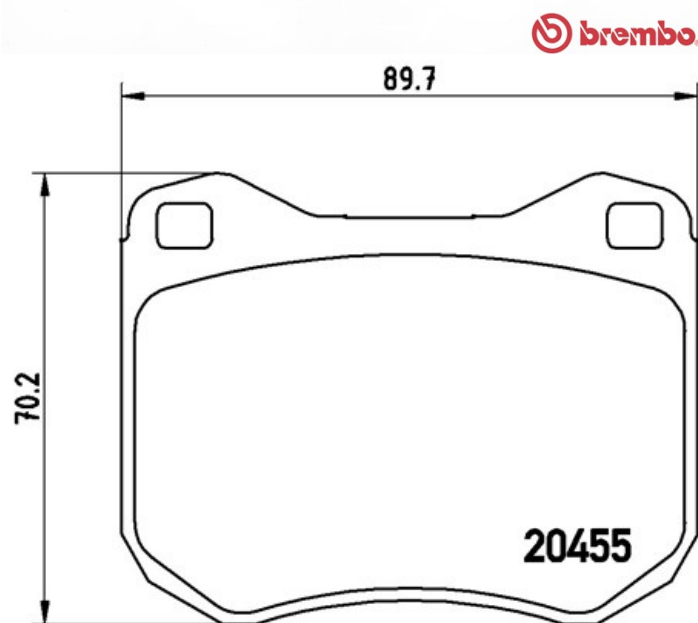

Dati tecnici pastiglie

Assale Anteriore	WVA 20455, 20518
Larghezza 89,7 mm	Spessore 19 mm
Altezza 70,2 mm	Sistema frenante Teves
Accessori	Indicatore di Usura Acustico
Codice EAN 8020584055939	

Veicoli compatibili

PEUGEOT

Modello	Tipo	kW	Anno
505 (551A)	1.8	60	01/82 10/85
505 (551A)	1.8	55	06/81 10/85
505 (551A)	1.8	62	09/85 10/86
505 (551A)	2.0	79	05/79 03/82
505 (551A)	2.0	69	09/83 09/85
505 (551A)	2.0	72	09/85 09/95
505 (551A)	2.0	71	11/80 12/85
505 (551A)	2.0 GTi	83	10/89 08/91
505 (551A)	2.0 TI,STI	81	08/79 10/86
505 (551A)	2.2	89	10/85 08/91
505 (551A)	2.2	84	03/86 12/93
505 (551A)	2.2	85	05/81 10/84
505 (551A)	2.2 GTI	90	08/83 12/93
505 (551A)	2.2 GTI	96	08/83 12/93
505 (551A)	2.2 Turbo	132	07/85 09/88
505 (551A)	2.2 Turbo Injection	110	01/86 12/87
505 (551A)	2.2 Turbo Injection	114	03/84 10/88
505 (551A)	2.2 Turbo Injection	128	06/87 12/88
505 (551A)	2.3 Turbo Diesel	59	09/80 06/86
505 (551A)	2.5 Diesel	55	06/81 12/93
505 (551A)	2.5 Diesel	51	10/81 11/90
505 (551A)	2.5 Turbo Diesel	70	10/83 12/90
505 (551A)	2.5 Turbo Diesel	66	10/83 12/93
505 (551A)	2.5 Turbo Diesel	77	10/86 12/93
505 (551A)	2.8 GTI V6	105	06/86 12/93
505 Break (551D)	2.0	60	04/82 11/87
505 Break (551D)	2.0	69	08/83 12/85
505 Break (551D)	2.0	72	09/85 11/87
505 Break (551D)	2.2	84	01/86 12/93
505 Break (551D)	2.2 GTI	90	09/85 12/86

505 Break (551D)	2.3 Diesel	59	04/82 06/86
505 Break (551D)	2.5 Diesel	51	01/86 12/93
505 Break (551D)	2.5 Diesel	55	08/83 12/93
505 Break (551D)	2.5 Turbo Diesel	66	10/85 11/87
505 Break (551D)	2.5 Turbo Diesel	77	10/86 12/93
604 (561A_)	2.3 TD	59	09/79 05/83
604 (561A_)	2.5 TD	66	08/83 12/86
604 (561A_)	2.7 SL	100	08/77 05/83
604 (561A_)	2.7 TI,STI	106	08/77 05/83
604 (561A_)	2.8 GTI	110	09/83 07/87