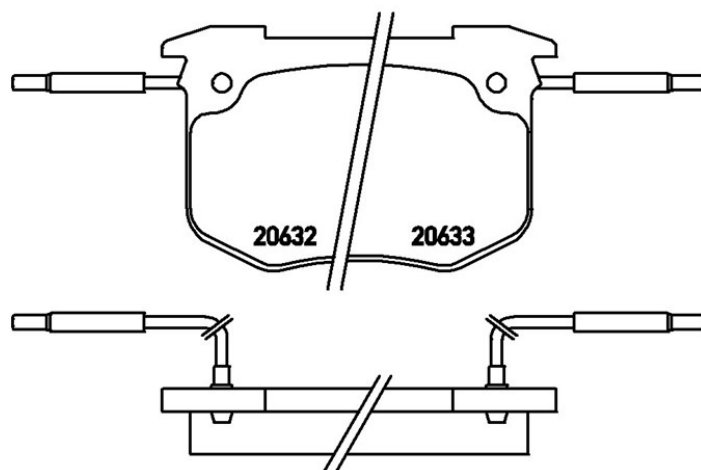

Dati tecnici pastiglie

Assale
Anteriore, Posteriore

VVA
20631, 20632, 20633

Larghezza
105,2 mm

Spessore
18 mm

Altezza
65,2 mm

Sistema frenante
Bendix

Accessori

Indicatore di Usura
Elettrico

Codice EAN
8020584056745

Veicoli compatibili

ALPINE

Modello	Tipo	kW	Anno
V6	2.5 TURBO	136	01/85 12/90
V6	2.9 GT	116	01/85 12/90

PEUGEOT

Modello	Tipo	kW	Anno
505 (551A)	1.8	60	01/82 10/85

505 (551A)	1.8	55	06/81 10/85
505 (551A)	1.8	62	09/85 10/86
505 (551A)	2.0	79	05/79 03/82
505 (551A)	2.0	69	09/83 09/85
505 (551A)	2.0	72	09/85 09/95
505 (551A)	2.0	71	11/80 12/85
505 (551A)	2.0 GTi	83	10/89 08/91
505 (551A)	2.0 TI,STI	81	08/79 10/86
505 (551A)	2.2	89	10/85 08/91
505 (551A)	2.2	84	03/86 12/93
505 (551A)	2.2	85	05/81 10/84
505 (551A)	2.2 GTI	90	08/83 12/93
505 (551A)	2.2 GTI	96	08/83 12/93
505 (551A)	2.2 Turbo	132	07/85 09/88
505 (551A)	2.2 Turbo Injection	110	01/86 12/87
505 (551A)	2.2 Turbo Injection	114	03/84 10/88
505 (551A)	2.2 Turbo Injection	128	06/87 12/88
505 (551A)	2.3 Turbo Diesel	59	09/80 06/86
505 (551A)	2.5 Diesel	55	06/81 12/93
505 (551A)	2.5 Diesel	51	10/81 11/90
505 (551A)	2.5 Turbo Diesel	70	10/83 12/90
505 (551A)	2.5 Turbo Diesel	66	10/83 12/93
505 (551A)	2.5 Turbo Diesel	77	10/86 12/93
505 (551A)	2.8 GTI V6	105	06/86 12/93
505 Break (551D)	2.0	60	04/82 11/87
505 Break (551D)	2.0	69	08/83 12/85
505 Break (551D)	2.0	72	09/85 11/87
505 Break (551D)	2.2	84	01/86 12/93
505 Break (551D)	2.2 GTI	90	09/85 12/86
505 Break (551D)	2.3 Diesel	59	04/82 06/86
505 Break (551D)	2.5 Diesel	51	01/86 12/93

505 Break (551D)	2.5 Diesel	55	08/83 12/93
505 Break (551D)	2.5 Turbo Diesel	66	10/85 11/87
505 Break (551D)	2.5 Turbo Diesel	77	10/86 12/93
604 (561A_)	2.3 TD	59	09/79 05/83
604 (561A_)	2.5 TD	66	08/83 12/86
604 (561A_)	2.7 SL	100	08/77 05/83
604 (561A_)	2.7 TI,STI	106	08/77 05/83
604 (561A_)	2.8 GTI	110	09/83 07/87