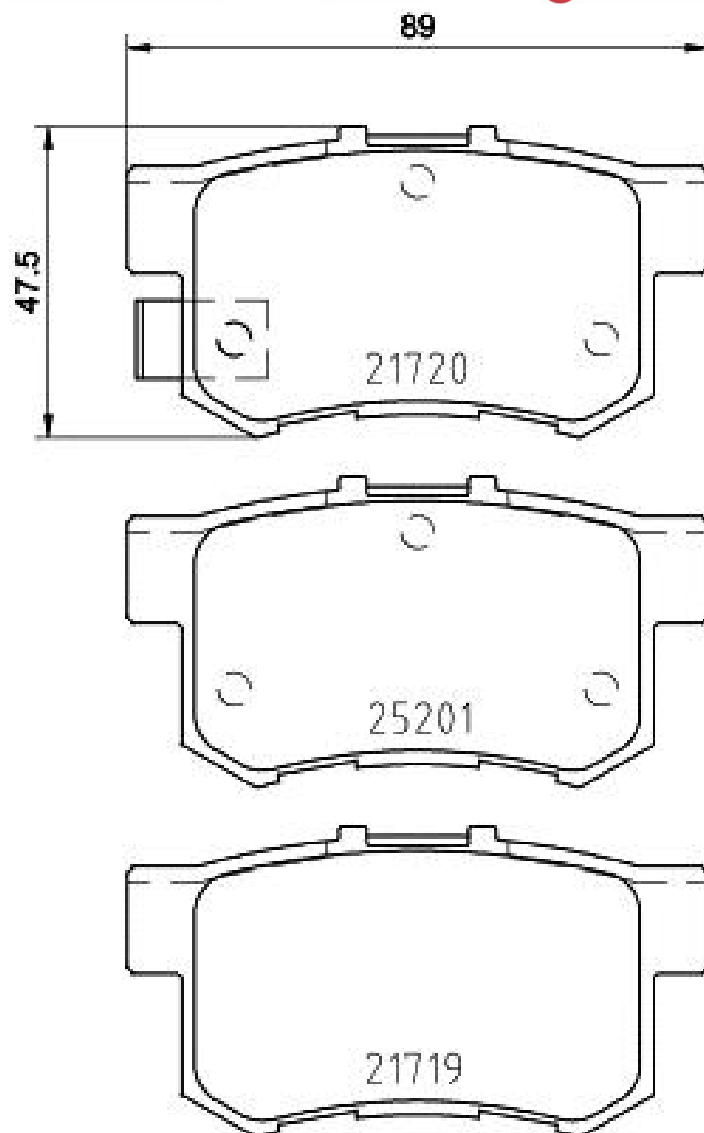

Dati tecnici pastiglie

Assale
Posteriore

WVA
21719, 21720, 25201

Larghezza
88,8 mm

Spessore
14,6 mm

Altezza
47,5 mm

Sistema frenante
Akebono

Accessori

Indicatore di Usura
Acustico

Codice EAN
8020584104903

Veicoli compatibili

FIAT

Modello	Tipo	kW	Anno
SEDICI (FY_)	1.6 16V	79	06/06 10/14