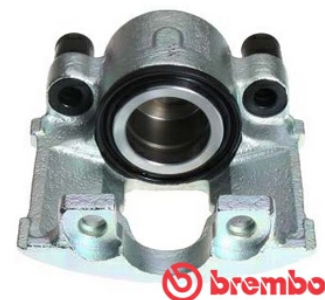

Pinza rigenerata F 24 023

Dati tecnici pinza rigenerata

Assale Anteriore

Diametro pistoni
54 mm

Numero pistoni
1

Sistema frenante
ATE

Posizione
Right

Codice EAN
8020584505526

ESCORT IV (GAF, AWF, ABFT)	1.6	65	04/89 07/90
ESCORT IV (GAF, AWF, ABFT)	1.6 D	40	01/86 01/89
ESCORT IV (GAF, AWF, ABFT)	1.6 i	66	01/86 05/90
ESCORT IV (GAF, AWF, ABFT)	1.6 i	75	08/89 07/90
ESCORT IV (GAF, AWF, ABFT)	1.6 XR3i	77	01/86 08/89
ESCORT IV (GAF, AWF, ABFT)	1.8 D	44	01/89 07/90
ESCORT IV Convertible (ALF)	1.4	55	01/86 07/90
ESCORT IV Convertible (ALF)	1.4	54	02/87 07/90
ESCORT IV Convertible (ALF)	1.6	58	01/86 12/87
ESCORT IV Convertible (ALF)	1.6 i	66	01/86 07/90
ESCORT IV Convertible (ALF)	1.6 i	75	08/89 07/90
ESCORT IV Convertible (ALF)	1.6 XR3i	77	01/86 07/90
ESCORT IV Tumier (AWF, AVF)	1.3	44	01/86 07/90
ESCORT IV Tumier (AWF, AVF)	1.3	51	11/86 07/88
ESCORT IV Tumier (AWF, AVF)	1.4	54	01/86 07/90
ESCORT IV Tumier (AWF, AVF)	1.4	55	01/86 07/90
ESCORT IV Tumier (AWF, AVF)	1.4	51	10/85 10/90
ESCORT IV Tumier (AWF, AVF)	1.6	58	01/86 07/90
ESCORT IV Tumier (AWF, AVF)	1.6 D	40	01/86 01/89
ESCORT IV Tumier (AWF, AVF)	1.6 i	66	01/86 07/90
ESCORT IV Tumier (AWF, AVF)	1.8 D	44	01/89 07/90
ORION I (AFD)	1.6	58	07/83 03/86
ORION I (AFD)	1.6 D	40	02/84 03/86
ORION I (AFD)	1.6 i	77	07/83 03/86
ORION II (AFF)	1.3	44	12/85 07/90
ORION II (AFF)	1.4	54	01/86 07/90
ORION II (AFF)	1.4	52	03/86 07/90
ORION II (AFF)	1.4	55	12/85 07/90
ORION II (AFF)	1.4 Cat	54	02/87 07/90
ORION II (AFF)	1.6	65	03/86 07/90
ORION II (AFF)	1.6	66	12/85 07/90