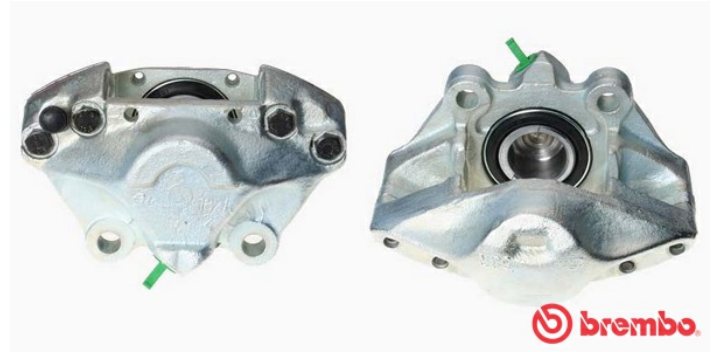

Pinza rigenerata F 34 002

Dati tecnici pinza rigenerata

Assale Anteriore

Diametro pistoni
60 mm

Numero pistoni
1

Sistema frenante
AKEBONO

Posizione
Left

Codice EAN
8020584510759

Veicoli compatibili

ISUZU

Modello	Tipo	kW	Anno
CAMPO (KB)	2.2 4WD	66	04/88 12/88
CAMPO (KB)	2.2 D 4WD (KBD42, KBD47)	39	01/83 12/90
D-MAX I (TFR, TFS)	2.5 DiTD (TFR86_)	74	10/02 06/12
D-MAX I (TFR, TFS)	3.0 D 4WD	88	06/03 10/04
KB	2.3 4WD	64	12/90 04/00
KB	2.8 TD 4WD	78	12/90 04/00
KB	3.1 TD 4WD	72	12/94 09/03
TROOPER I (UBS)	2.2 D 4WD	39	05/84 12/89
TROOPER I (UBS)	2.2 TD 4WD	53	03/84 12/91
TROOPER I (UBS)	2.3 4WD	66	09/84 12/91
TROOPER I (UBS)	2.6 4WD	85	11/86 07/91
TROOPER I (UBS)	2.8 TD	74	10/87 12/91
TROOPER I (UBS)	2.8 TD (UBS55)	71	10/87 12/91
TROOPER I (UBS)	2.8 TD (UBS55)	78	10/88 12/91
TROOPER I Open Off-Road Vehicle (UBS)	2.2 D 4x4	39	05/84 07/89
TROOPER I Open Off-Road Vehicle (UBS)	2.2 TD (UBS52)	53	03/84 12/91
TROOPER I Open Off-Road Vehicle (UBS)	2.3 (UBS16)	66	11/85 12/91
TROOPER I Open Off-Road Vehicle (UBS)	2.6 i (UBS17)	85	10/87 12/91