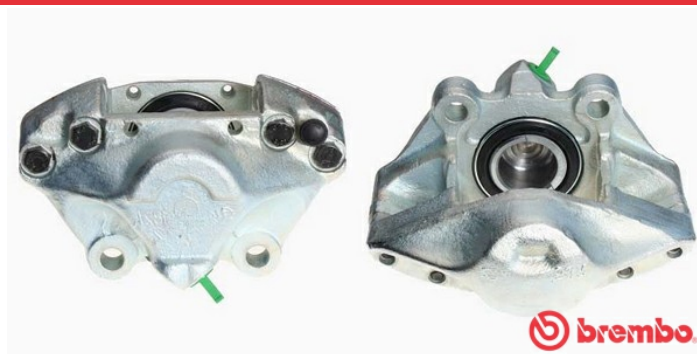

## Dati tecnici pinza rigenerata

**Assale** Anteriore

**Diametro pistoni**  
60 mm

**Numero pistoni**  
1

**Sistema frenante**  
AKEBONO

**Posizione**  
Right

**Codice EAN**  
8020584510766

### ISUZU

Modello	Tipo	kW	Anno
CAMPO (KB)	2.2 4WD	66	04/88 12/88
CAMPO (KB)	2.2 D 4WD (KBD42, KBD47)	39	01/83 12/90
D-MAX I (TFR, TFS)	2.5 DiTD (TFR86_)	74	10/02 06/12
D-MAX I (TFR, TFS)	3.0 D 4WD	88	06/03 10/04
KB	2.3 4WD	64	12/90 04/00
KB	2.8 TD 4WD	78	12/90 04/00
KB	3.1 TD 4WD	72	12/94 09/03
TROOPER I (UBS)	2.2 D 4WD	39	05/84 12/89
TROOPER I (UBS)	2.2 TD 4WD	53	03/84 12/91
TROOPER I (UBS)	2.3 4WD	66	09/84 12/91
TROOPER I (UBS)	2.6 4WD	85	11/86 07/91
TROOPER I (UBS)	2.8 TD	74	10/87 12/91
TROOPER I (UBS)	2.8 TD (UBS55)	71	10/87 12/91
TROOPER I (UBS)	2.8 TD (UBS55)	78	10/88 12/91
TROOPER I Open Off-Road Vehicle (UBS)	2.2 D 4x4	39	05/84 07/89
TROOPER I Open Off-Road Vehicle (UBS)	2.2 TD (UBS52)	53	03/84 12/91
TROOPER I Open Off-Road Vehicle (UBS)	2.3 (UBS16)	66	11/85 12/91
TROOPER I Open Off-Road Vehicle (UBS)	2.6 i (UBS17)	85	10/87 12/91