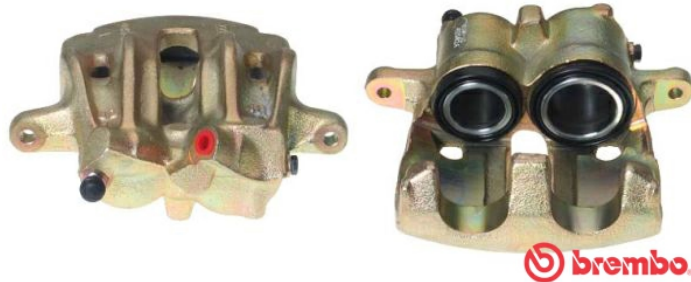

Pinza rigenerata F 61 118

Dati tecnici pinza rigenerata

Assale Anteriore

Diametro pistoni
40 - 48 mm mm

Numero pistoni
2

Sistema frenante
LUCAS

Posizione
Left

Codice EAN
8020584523490

Veicoli compatibili

CITROËN

Modello	Tipo	kW	Anno
JUMPER Box (230L) / RELAY Box (230L)	1.9 D	51	02/94 04/02
JUMPER Box (230L) / RELAY Box (230L)	1.9 D	50	07/99 04/02
JUMPER Box (230L) / RELAY Box (230L)	1.9 TD	66	03/94 04/02
JUMPER Box (230L) / RELAY Box (230L)	1.9 TD	68	03/94 04/02
JUMPER Box (230L) / RELAY Box (230L)	2.0	80	03/94 04/02
JUMPER Box (230L) / RELAY Box (230L)	2.0 4x4	80	10/96 01/02
JUMPER Box (230L) / RELAY Box (230L)	2.5 D	63	03/94 04/02
JUMPER Box (230L) / RELAY Box (230L)	2.5 D 4x4	63	03/00 04/02
JUMPER Box (230L) / RELAY Box (230L)	2.5 DT 4x4	76	10/96 08/97
JUMPER Box (230L) / RELAY Box (230L)	2.5 TD	76	03/94 04/02
JUMPER Box (230L) / RELAY Box (230L)	2.5 TDi	79	12/96 11/00
JUMPER Box (230L) / RELAY Box (230L)	2.5 TDi 4x4	79	03/00 11/00
JUMPER Box (230L) / RELAY Box (230L)	2.8 HDi	94	09/00 04/02
JUMPER Box (230L) / RELAY Box (230L)	2.8 HDi 4x4	94	09/00 04/02
JUMPER Box (244) / RELAY Box (244)	2.8 HDi 4x4	94	04/02 -
JUMPER Bus (230P) / RELAY Bus (230P)	1.9 D	51	01/99 04/02
JUMPER Bus (230P) / RELAY Bus (230P)	1.9 TD	68	02/94 04/02
JUMPER Bus (230P) / RELAY Bus (230P)	1.9 TD	66	08/94 04/02
JUMPER Bus (230P) / RELAY Bus (230P)	1.9 TD 4x4	68	08/96 04/02
JUMPER Bus (230P) / RELAY Bus (230P)	2.0	80	02/94 04/02