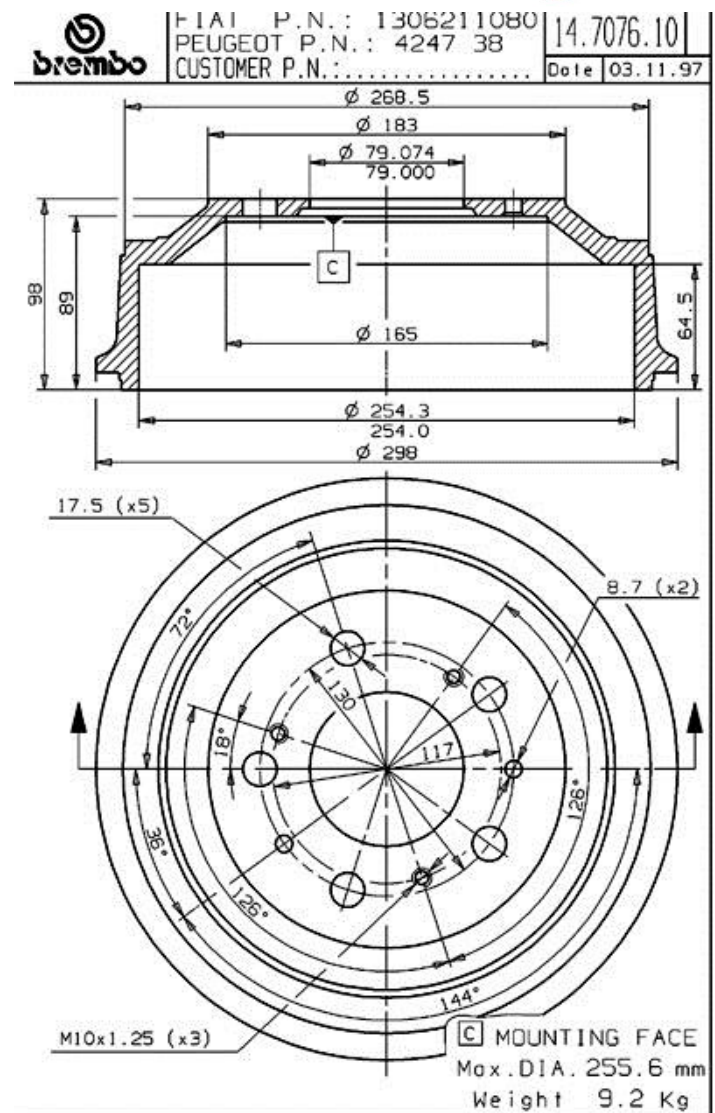

Tamburo 14.7076.10

Dati tecnici tamburo

Assale Posteriore

Diametro (Ø)
254,00 mm

Diametro max (Diametro max)
255,60 mm

Diametro max
255,60 mm

Larghezza
64,50 mm

Diametro di centraggio (B)
79 mm

Altezza complessiva (C)
98,00 mm

Numero fori (D)
5,00

Kit cuscinetto

Codice EAN
8020584707616

Veicoli compatibili

CITROËN

| Modello | Tipo | kW | Anno |
|--------------------------------------|-------|----|-------------|
| JUMPER Box (230L) / RELAY Box (230L) | 1.9 D | 51 | 02/94 04/02 |
| JUMPER Box (230L) / RELAY Box (230L) | 1.9 D | 50 | 07/99 04/02 |

| | | | |
|--|-------------|----|-------------|
| JUMPER Platform/Chassis (230) / RELAY Platform/Chassis (230) | 2.5 D | 63 | 03/94 04/02 |
| JUMPER Platform/Chassis (230) / RELAY Platform/Chassis (230) | 2.5 D 4x4 | 63 | 03/00 04/02 |
| JUMPER Platform/Chassis (230) / RELAY Platform/Chassis (230) | 2.5 TD | 76 | 03/94 04/02 |
| JUMPER Platform/Chassis (230) / RELAY Platform/Chassis (230) | 2.5 TDi | 79 | 12/96 04/02 |
| JUMPER Platform/Chassis (230) / RELAY Platform/Chassis (230) | 2.5 TDi 4x4 | 79 | 03/00 04/02 |
| JUMPER Platform/Chassis (230) / RELAY Platform/Chassis (230) | 2.8 D | 64 | 01/99 02/02 |
| JUMPER Platform/Chassis (230) / RELAY Platform/Chassis (230) | 2.8 HDi | 94 | 09/00 04/02 |