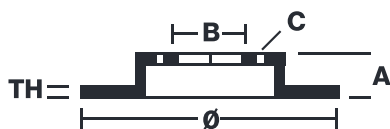

Technical specifications

Diameter	Thickness (TH)	Height (A)
256 mm	12 mm	48 mm
Number of holes (C)	Brake disc type	Centering
5	Solid	65 mm
Min. thickness	Tightening torque	Axle
10,5 mm	120 Nm	Rear
Units per box	EAN code	
1	8020584604793