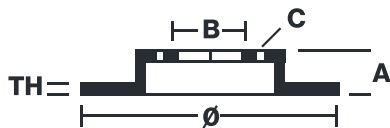

- ✓ OE-equivalent
- ✓ Brembo quality
- ✓ ECE-R90 certificate
- ✓ Safety
- ✓ Performance
- ✓ Comfort
- ✓ Sports driving
- ✓ Sporty look

Technical specifications

Diameter	Thickness (TH)	Height (A)
282 mm	12 mm	48 mm
Number of holes (C)	Brake disc type	Centering
5	Solid	65 mm
Min. thickness	Tightening torque	Axle
10 mm	120 Nm	Rear
Units per box	EAN code	
1	8020584605400	