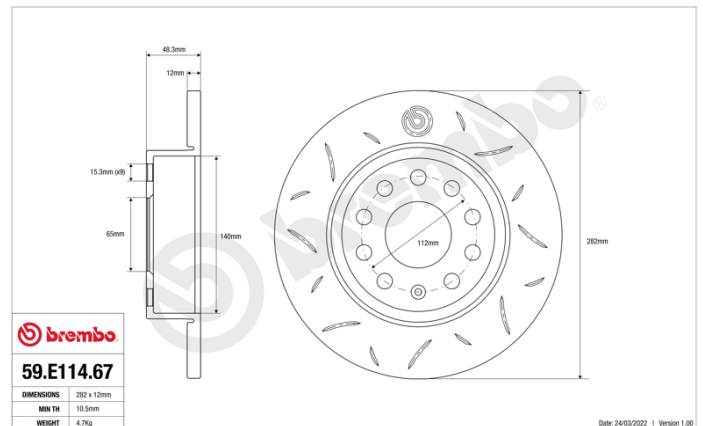

SPORT | TY3 BRAKE DISC 59.E114.67

The 59.E114.67 brake disc is synonymous with reliability

Type-3 slotting used to distinguish the Brembo SPORT | TY3 brake disc is widely used in professional motorsports. It therefore offers superior initial response with excellent release characteristics, improving braking performance while giving the vehicle an aggressive appearance. The Brembo logo on the braking surface adds an exclusive and unique touch to the vehicle. The SPORT | TY3 brake discs are plug-and-play since they replace OE discs directly.

- ✓ OE-equivalent
- ✓ Brembo quality
- ✓ ECE-R90 certificate
- ✓ Safety
- ✓ Performance
- ✓ Comfort
- ✓ Sports driving
- ✓ Sporty look

Technical specifications

Diameter	Thickness (TH)	Height (A)
282 mm	12 mm	48 mm
Number of holes (C)	Brake disc type	Centering
5	Solid	65 mm
Min. thickness	Tightening torque	Axle
10 mm	120 Nm	Rear
Units per box	EAN code	
1	8020584605400	