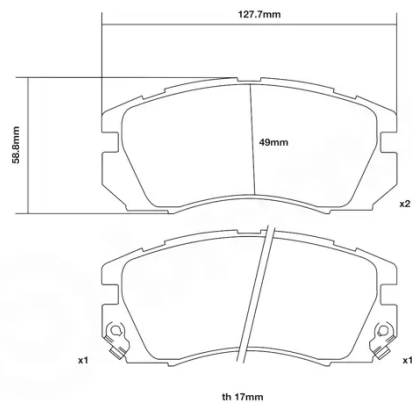

Technical specifications

Width **128 mm** Thickness **17 mm**

WVA number **21482,23490,24389** Axle **Front**

EAN code **8020584602119**