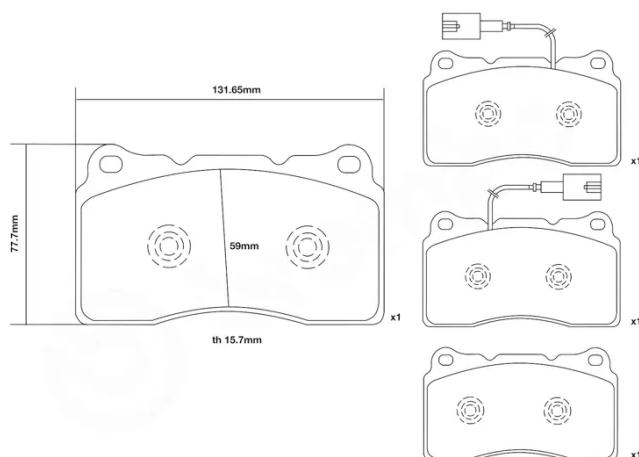

### Technical specifications

Width **132 mm** Thickness **16 mm**

WVA number **23756** Axle **Front**

EAN code **8020584602621**

COMPATIBLE VEHICLES