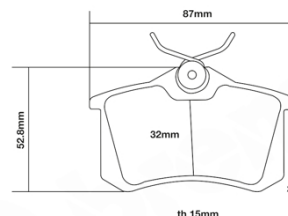

Technical specifications

Width **78 mm**   Thickness **15 mm**   Height **53 mm**

WVA number **20961**   Axle **Rear**

EAN code **8020584602966**

COMPATIBLE VEHICLES

AUDI

A1 (8X1, 8XK)	1.2 TFSI	63/86	05/10 04/15
A1 (8X1, 8XK)	1.4 TFSI	136/185	01/11 04/15
A1 (8X1, 8XK)	1.4 TFSI	103/140	04/12 04/15
A1 (8X1, 8XK)	1.4 TFSI	90/122	05/10 04/15
A1 (8X1, 8XK)	1.6 TDI	66/90	03/11 04/15
A1 (8X1, 8XK)	1.6 TDI	77/105	05/10 04/15
A1 (8X1, 8XK)	2.0 TDI	105/143	09/11 04/15
A1 (8X1, 8XK)	2.0 TDI	100/136	05/12 04/15
A1 Sportback (8XA, 8XF)	1.2 TFSI	63/86	01/12 04/15