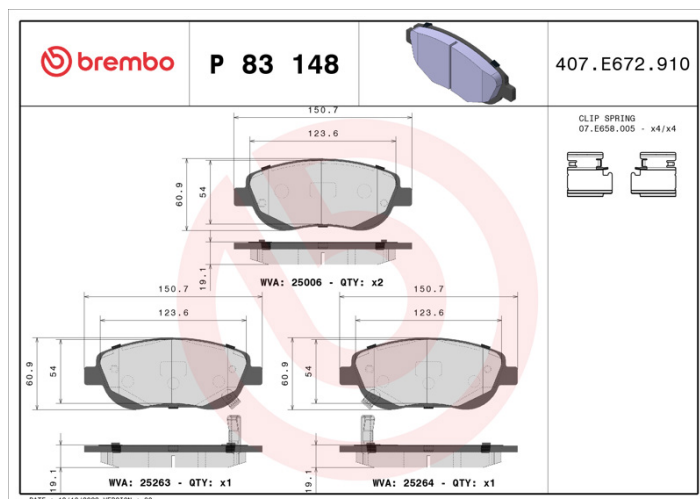

BRAKE PAD

P 83 148

The P 83 148 brake pad is synonymous with reliability

The Brembo brake pad guarantees ultimate safety when braking thanks to the use of more than 100 different compounds, designed according to the type of vehicle and use. Stopping distances reduced to a minimum, maximum driving comfort and silent operation are the most important features of Brembo materials. Brembo brake pads are supplied together with an extensive range of accessories and assembly kits for professional-standard installation.

- ✓ OE-equivalent
- ✓ Brembo quality
- ✓ ECE-R90 certificate
- ✓ Safety
- ✓ Performance
- ✓ Comfort
- ✓ With accessories

Technical specifications

EAN code 8020584108949	Axle Front	Thickness 19 mm
Width 151 mm	Height 61 mm	Braking system Bosch
Wear indicator Acoustic	WVA number 25263,25006,25264	Accessories With accessories