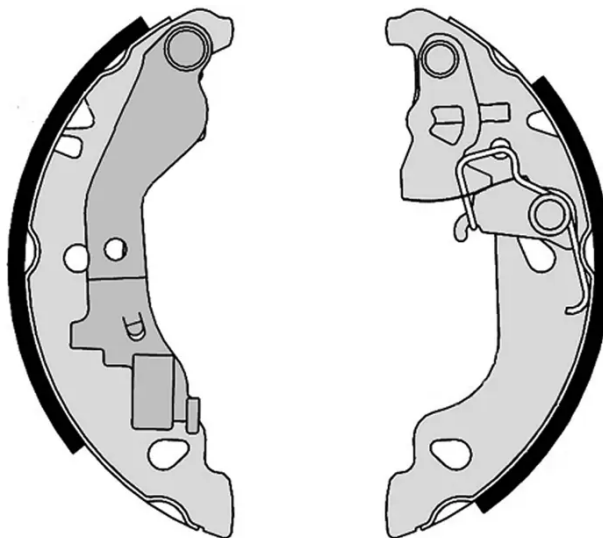

SHOE

S 23 520

The S 23 520 brake shoe is synonymous with reliability

Brembo brake shoes of original equipment quality guarantee the safe and reliable performance of your drum braking system. All Brembo brake shoes are accompanied by a ECE-R90 homologation certificate.

- ✓ OE-equivalent
- ✓ Brembo quality
- ✓ ECE-R90 certificate
- ✓ Safety
- ✓ Durability

Technical specifications

EAN code
8432509640470

Rear

Diameter
180 mm

Width
32 mm

Braking system
AP Lockheed

Parking brake lever
With handbrake lever