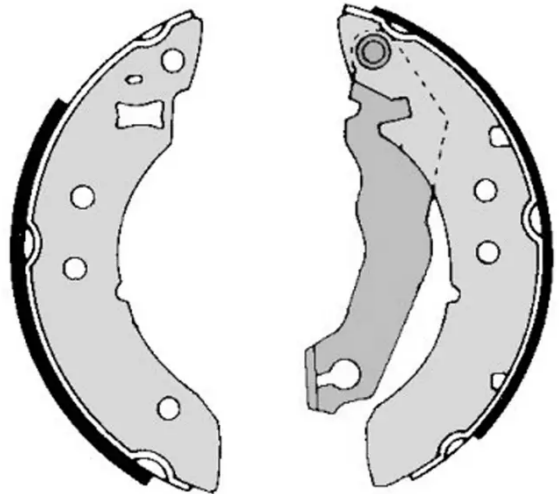

SHOE

S 24 536

The S 24 536 brake shoe is synonymous with reliability

Brembo brake shoes of original equipment quality guarantee the safe and reliable performance of your drum braking system. All Brembo brake shoes are accompanied by a ECE-R90 homologation certificate.

- ✓ OE-equivalent
- ✓ Brembo quality
- ✓ ECE-R90 certificate
- ✓ Safety
- ✓ Durability

Technical specifications

EAN code
8432509641156

Rear

Diameter
180 mm

Width
32 mm

Braking system
TRW

Parking brake lever
With handbrake lever