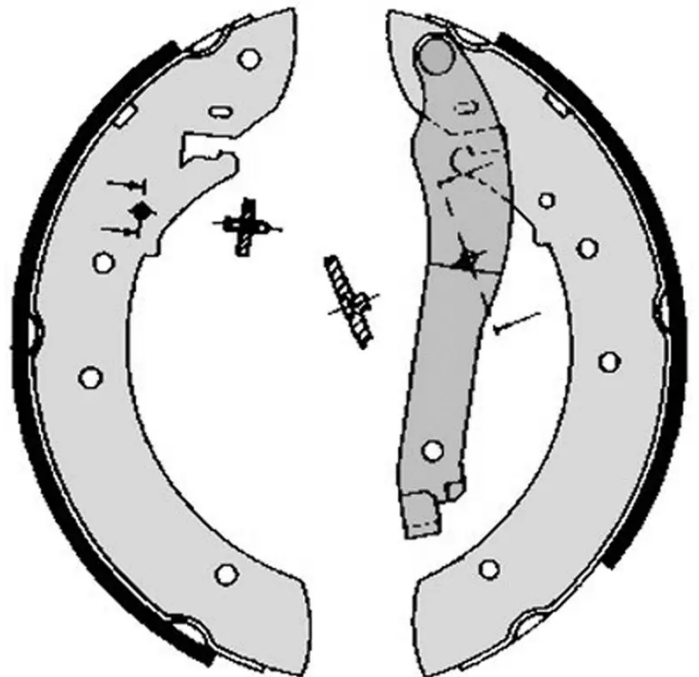

Technical specifications

EAN code
8432509643228

Rear

Diameter
255 mm

Width
47 mm

Braking system
TRW-Lucas

Parking brake lever