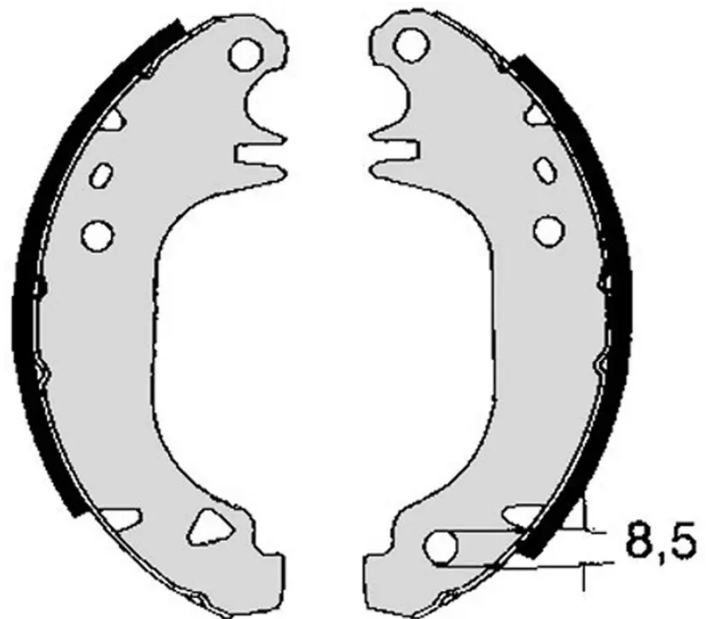

## S 61 535

The S 61 535 brake shoe is synonymous with reliability

Brembo brake shoes of original equipment quality guarantee the safe and reliable performance of your drum braking system. All Brembo brake shoes are accompanied by a ECE-R90 homologation certificate.

### Technical specifications

EAN code  
8432509643082

Rear

Diameter  
180 mm

Width  
32 mm

Braking system  
Bendix

Parking brake lever  
With accessories

COMPATIBLE VEHICLES