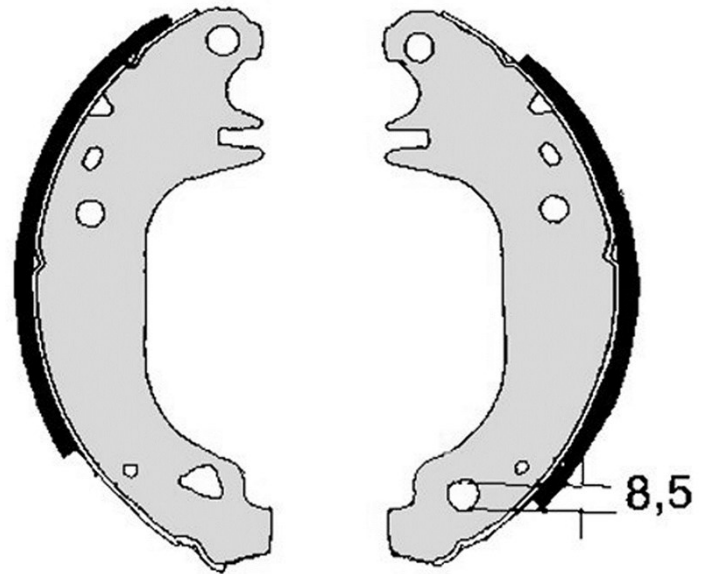

Compatibele voertuigen

PEUGEOT

Model	Type	Kw	Jaar
309 I (10C, 10A)	1.1	40	10/85 07/89
309 I (10C, 10A)	1.3	47	10/85 07/89
309 I (10C, 10A)	1.4	49	03/89 07/89
309 I (10C, 10A)	1.4	55	03/89 07/89
309 I (10C, 10A)	1.4	62	08/88 08/89
309 I (10C, 10A)	1.5	63	06/87 12/89
309 I (10C, 10A)	1.6	69	01/86 07/89
309 I (10C, 10A)	1.6	83	07/86 06/89
309 I (10C, 10A)	1.6	53	08/87 07/89
309 I (10C, 10A)	1.6	55	10/85 07/89
309 I (10C, 10A)	1.6	59	10/85 07/89