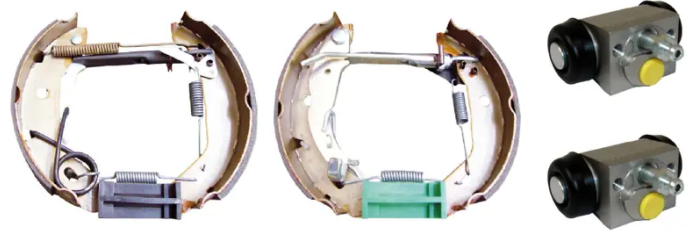

SHOE KIT K 50 004

The K 50 004 shoe kit is synonymous with reliability

The Brembo Kit & Fit is the ideal solution for the maintenance of drum brakes: everything you need for quick and efficient servicing is supplied in a single pre-assembled package, all with guaranteed Brembo quality. The kit contains all the components necessary for drum brake maintenance: shoes, brake wheel cylinders, springs, lubricant, and fixing kit.

- ✓ OE-equivalent
- ✓ Brembo quality
- ✓ ECE-R90 certificate
- ✓ Safety
- ✓ Durability
- ✓ Quick assembly
- ✓ With accessories
- ✓ Pre-Assembled Kit

Technical specifications

EAN code	Axle	Diameter
8020584075784	Rear	180 mm
Width	Master cylinder diameter	Type of assembly
42 mm	17 mm	Pre-assembled
Braking system	Brake proportioning valve	
Lucas		