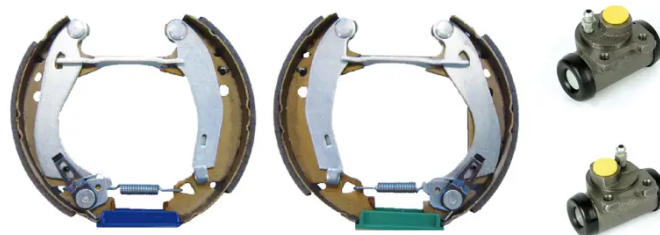

SHOE KIT K 61 046

The K 61 046 shoe kit is synonymous with reliability

The Brembo Kit & Fit is the ideal solution for the maintenance of drum brakes: everything you need for quick and efficient servicing is supplied in a single pre-assembled package, all with guaranteed Brembo quality. The kit contains all the components necessary for drum brake maintenance: shoes, brake wheel cylinders, springs, lubricant, and fixing kit.

- ✓ OE-equivalent
- ✓ Brembo quality
- ✓ ECE-R90 certificate
- ✓ Safety
- ✓ Durability
- ✓ Quick assembly
- ✓ With accessories
- ✓ Pre-Assembled Kit

Technical specifications

EAN code	Axle	Diameter
8020584076200	Rear	180 mm
Width	Master cylinder diameter	Type of assembly
32 mm	19 mm	Pre-assembled
Braking system	Brake proportioning valve	
Bendix	Manual	