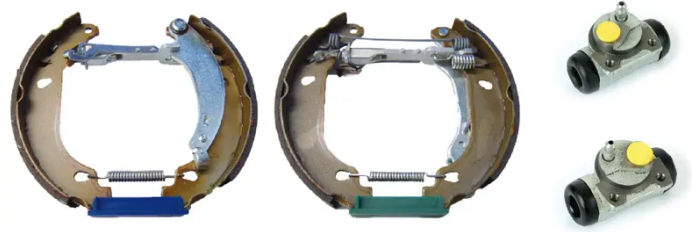

SHOE KIT K 61 074

The K 61 074 shoe kit is synonymous with reliability

The Brembo Kit & Fit is the ideal solution for the maintenance of drum brakes: everything you need for quick and efficient servicing is supplied in a single pre-assembled package, all with guaranteed Brembo quality. The kit contains all the components necessary for drum brake maintenance: shoes, brake wheel cylinders, springs, lubricant, and fixing kit.

- ✓ OE-equivalent
- ✓ Brembo quality
- ✓ ECE-R90 certificate
- ✓ Safety
- ✓ Durability
- ✓ Quick assembly
- ✓ With accessories
- ✓ Pre-Assembled Kit

Technical specifications

EAN code	Axle	Diameter
8020584076446	Rear	180 mm
Width	Master cylinder diameter	Type of assembly
30 mm	19 mm	Pre-assembled
Braking system	Brake proportioning valve	
Bosch		