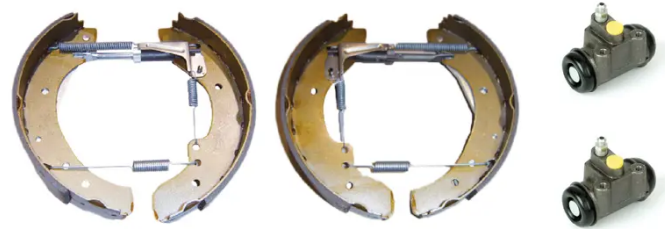

SHOE KIT K 68 033

The K 68 033 shoe kit is synonymous with reliability

The Brembo Kit & Fit is the ideal solution for the maintenance of drum brakes: everything you need for quick and efficient servicing is supplied in a single pre-assembled package, all with guaranteed Brembo quality. The kit contains all the components necessary for drum brake maintenance: shoes, brake wheel cylinders, springs, lubricant, and fixing kit.

- ✓ OE-equivalent
- ✓ Brembo quality
- ✓ ECE-R90 certificate
- ✓ Safety
- ✓ Durability
- ✓ Quick assembly
- ✓ With accessories
- ✓ Pre-Assembled Kit

Technical specifications

EAN code	Axle	Diameter
8020584076682	Rear	254 mm
Width	Master cylinder diameter	Type of assembly
57 mm	25 mm	Pre-assembled
Braking system	Brake proportioning valve	
Lucas		