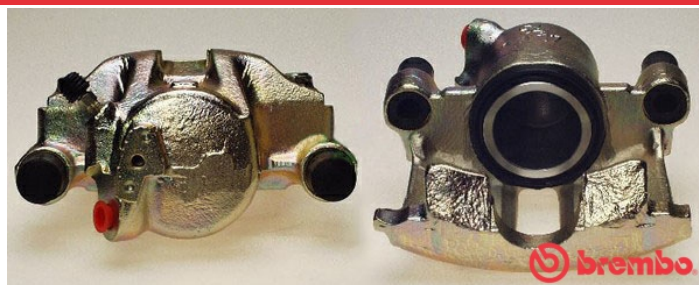

## Technische gegevens remkluuw

|                            |                                  |
|----------------------------|----------------------------------|
| <b>As Voor</b>             | <b>Diameter zuigers</b><br>54 mm |
| <b>Aantal zuigers</b><br>1 | <b>Remsysteem</b><br>ATE         |
| <b>Positie</b><br>Left     | <b>EAN-code</b><br>8020584531693 |

### AUDI

| Model                   | Type      | Kw  | Jaar        |
|-------------------------|-----------|-----|-------------|
| 100 (44, 44Q, C3)       | 2.0       | 85  | 08/84 12/87 |
| 100 (44, 44Q, C3)       | 2.0       | 83  | 08/86 11/87 |
| 100 (44, 44Q, C3)       | 2.0 D     | 51  | 08/82 07/88 |
| 100 (44, 44Q, C3)       | 2.1       | 100 | 08/82 07/84 |
| 100 (44, 44Q, C3)       | 2.2       | 85  | 10/84 09/86 |
| 100 (44, 44Q, C3)       | 2.2 Turbo | 121 | 08/86 11/90 |
| 100 (44, 44Q, C3)       | 2.3 E     | 100 | 10/86 11/90 |
| 100 Avant (44, 44Q, C3) | 1.8       | 65  | 02/86 07/90 |
| 100 Avant (44, 44Q, C3) | 1.8       | 66  | 08/83 07/89 |
| 100 Avant (44, 44Q, C3) | 1.8 Cat   | 66  | 03/85 11/90 |
| 100 Avant (44, 44Q, C3) | 2.0       | 83  | 09/86 11/87 |
| 100 Avant (44, 44Q, C3) | 2.0 D     | 51  | 03/83 11/90 |
| 100 Avant (44, 44Q, C3) | 2.0 E     | 85  | 01/85 12/87 |
| 100 Avant (44, 44Q, C3) | 2.0 TD    | 64  | 03/83 10/87 |
| 100 Avant (44, 44Q, C3) | 2.1       | 100 | 08/82 07/84 |
| 100 Avant (44, 44Q, C3) | 2.2       | 101 | 08/84 12/88 |
| 100 Avant (44, 44Q, C3) | 2.2       | 85  | 10/84 09/86 |
| 100 Avant (44, 44Q, C3) | 2.2 Turbo | 121 | 08/86 11/90 |
| 100 Avant (44, 44Q, C3) | 2.3       | 100 | 08/86 11/90 |