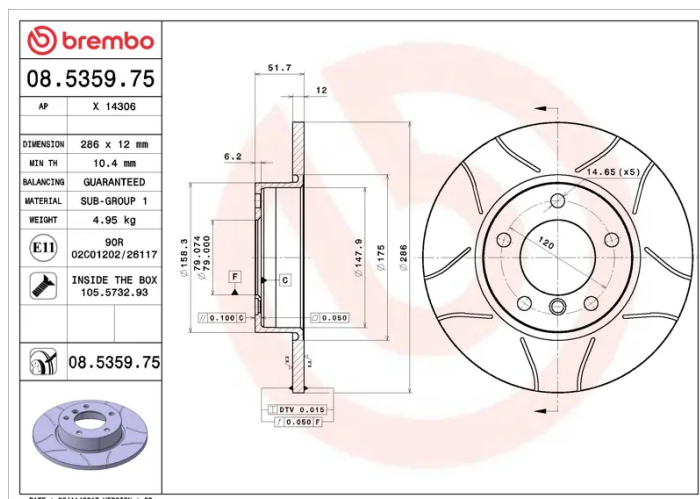

### Technical specifications

EAN code  
**8020584011232**

Axle  
**Front**

Diameter Ø  
**286 mm**

Thickness (TH)  
**12 mm**

Height (A)  
**52 mm**

Number of holes (C)  
**5**

Brake disc type  
**Solid**

Centering (B)  
**79 mm**

Min. thickness  
**10,4 mm**

Tightening torque  
**120 Nm**

COMPATIBLE VEHICLES