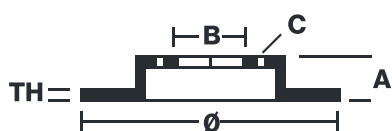

## 08.5359.75

The 08.5359.75 Max brake disc is synonymous with reliability

The Brembo Max brake disc features grooves on the braking surface. The special shape of the grooves generates greater fading resistance and constant renewal of friction material, quickly restoring optimum braking conditions. The UV paint completes the sporty look.

### Technical specifications

EAN code  
**8020584011232**

Axle  
**Front**

Diameter Ø  
**286 mm**

Thickness (TH)  
**12 mm**

Height (A)  
**52 mm**

Number of holes (C)  
**5**

Brake disc type  
**Solid**